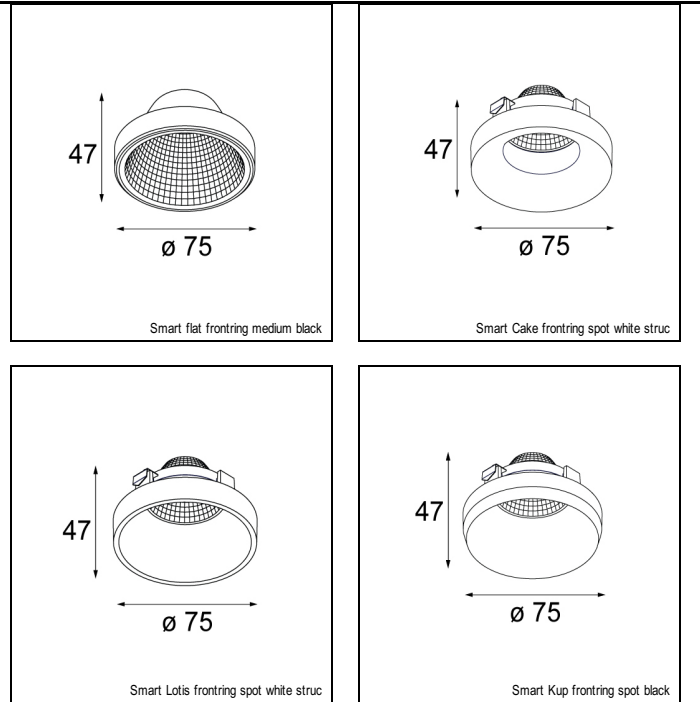

Art. Nr. 12527209

SPECIFICATIONS

Lamp	4x LED Array 9.2W
Gear / Transfo	LED gear not incl.
Cut-out size	l 210 w 210 h 120
Weight	1.93kg
Min. Distance	0.1 m
Power supply	500mA
IP	IP20
Glow Wire Test	960°
Lifetime	L80 B20 @ 50.000 hrs
CRI	90
Adjustability	v -35°/+35°

MINI MULTIPLE FOR SMART RINGS 4X LED GE

ACCESSORIES

CONBOX

10400430 | CONBOX 357X222X147X421

GYPKIT

10420430 | GYPKIT 240X387X210X210

FRONTRING

12553002	SMART FLAT FRONTRING MEDIUM BLACK
12553202	SMART FLAT FRONTRING SPOT BLACK
12553209	SMART FLAT FRONTRING SPOT WHITE STRUC
12553009	SMART FLAT FRONTRING MEDIUM WHITE STRUC
12553102	SMART FLAT FRONTRING FLOOD BLACK
12553109	SMART FLAT FRONTRING FLOOD WHITE STRUC
12554209	SMART CAKE FRONTRING SPOT WHITE STRUC
12554202	SMART CAKE FRONTRING SPOT BLACK
12554009	SMART CAKE FRONTRING MEDIUM WHITE STRUC
12554002	SMART CAKE FRONTRING MEDIUM BLACK
12554109	SMART CAKE FRONTRING FLOOD WHITE STRUC
12554102	SMART CAKE FRONTRING FLOOD BLACK
12555209	SMART LOTIS FRONTRING SPOT WHITE STRUC
12555202	SMART LOTIS FRONTRING SPOT BLACK
12555009	SMART LOTIS FRONTRING MEDIUM WHITE STRUC
12555002	SMART LOTIS FRONTRING MEDIUM BLACK
12555109	SMART LOTIS FRONTRING FLOOD WHITE STRUC
12555102	SMART LOTIS FRONTRING FLOOD BLACK
12556202	SMART KUP FRONTRING SPOT BLACK
12556209	SMART KUP FRONTRING SPOT WHITE STRUC
12556002	SMART KUP FRONTRING MEDIUM BLACK
12556009	SMART KUP FRONTRING MEDIUM WHITE STRUC
12556109	SMART KUP FRONTRING FLOOD WHITE STRUC
12556102	SMART KUP FRONTRING FLOOD BLACK