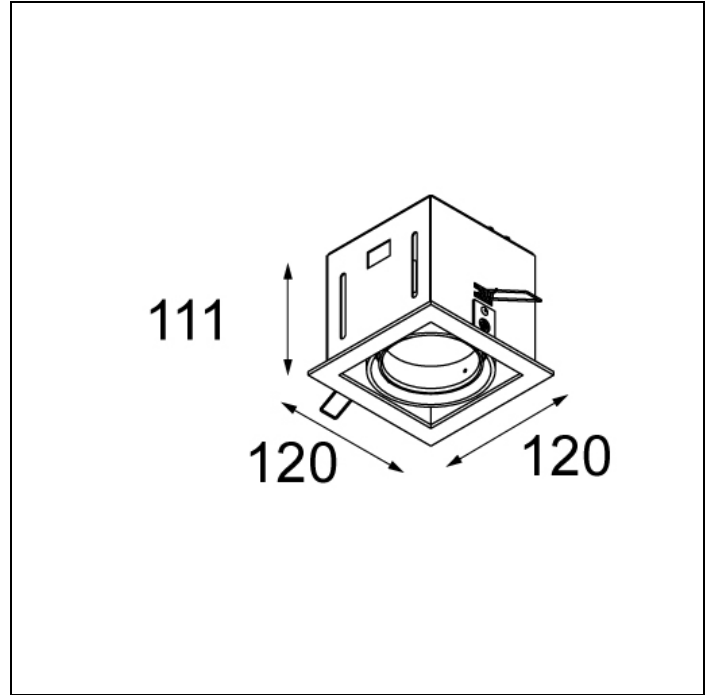

MINI MULTIPLE FOR SMART RINGS

MINI MULTIPLE FOR SMART RINGS 1X LED GE

Twenty years after its initial launch, Mini multiple is still a coveted luminaire. Mini multiple is the reference of our architectural lighting portfolio. The technology is on full display and allows this luminaire to fit well into both a minimalist and an industrial-chic environment. The gimbaled system allows you to direct the light source at any angle of your choice. Mini multiple has a very subtle alu trim. Available in one-, two-, three- and four lamps versions in different colours. Connect Mini multiple with Smart by adding the Smart frontrings to your recessed spot.

Art. Nr. 12524205

SPECIFICATIONS

Lamp	1x LED Array 9.2W
Gear / Transfo	LED gear not incl.
Cut-out size	l 110 w 110 h 120
Weight	0.69kg
Min. Distance	0.1 m
Power supply	500mA
IP	IP20
Glow Wire Test	960°
Lifetime	L80 B20 @ 50.000 hrs
CRI	90
Adjustability	v -35°/+35°