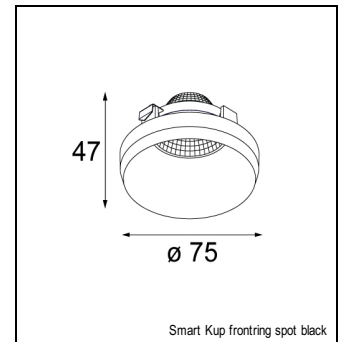

Art. Nr. 12524205

SPECIFICATIONS

Lamp	1x LED Array 9.2W
Gear / Transfo	LED gear not incl.
Cut-out size	l 110 w 110 h 120
Weight	0.69kg
Min. Distance	0.1 m
Power supply	500mA
IP	IP20
Glow Wire Test	960°
Lifetime	L80 B20 @ 50.000 hrs
CRI	90
Adjustability	v -35°/+35°

MINI MULTIPLE FOR SMART RINGS 1X LED GE

ACCESSORIES

CONBOX

10400130 | CONBOX 122X257X147X186

GYPKIT

10420130 | GYPKIT 255X152X110X110

FRONTRING

12553002	SMART FLAT FRONTRING MEDIUM BLACK
12553202	SMART FLAT FRONTRING SPOT BLACK
12553209	SMART FLAT FRONTRING SPOT WHITE STRUC
12553009	SMART FLAT FRONTRING MEDIUM WHITE STRUC
12553102	SMART FLAT FRONTRING FLOOD BLACK
12553109	SMART FLAT FRONTRING FLOOD WHITE STRUC
12554209	SMART CAKE FRONTRING SPOT WHITE STRUC
12554202	SMART CAKE FRONTRING SPOT BLACK
12554009	SMART CAKE FRONTRING MEDIUM WHITE STRUC
12554002	SMART CAKE FRONTRING MEDIUM BLACK
12554109	SMART CAKE FRONTRING FLOOD WHITE STRUC
12554102	SMART CAKE FRONTRING FLOOD BLACK
12555209	SMART LOTIS FRONTRING SPOT WHITE STRUC
12555202	SMART LOTIS FRONTRING SPOT BLACK
12555009	SMART LOTIS FRONTRING MEDIUM WHITE STRUC
12555002	SMART LOTIS FRONTRING MEDIUM BLACK
12555109	SMART LOTIS FRONTRING FLOOD WHITE STRUC
12555102	SMART LOTIS FRONTRING FLOOD BLACK
12556202	SMART KUP FRONTRING SPOT BLACK
12556209	SMART KUP FRONTRING SPOT WHITE STRUC
12556002	SMART KUP FRONTRING MEDIUM BLACK
12556009	SMART KUP FRONTRING MEDIUM WHITE STRUC
12556109	SMART KUP FRONTRING FLOOD WHITE STRUC
12556102	SMART KUP FRONTRING FLOOD BLACK