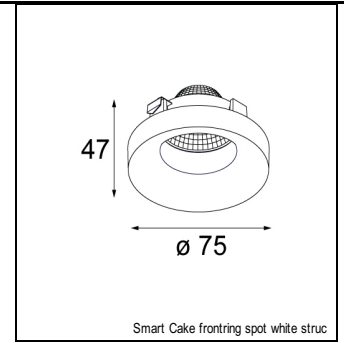

Art. Nr. 12524205

SPECIFICATIONS

Lamp	1x LED Array 9.2W
Gear / Transfo	LED gear not incl.
Cut-out size	l 110 w 110 h 120
Weight	0.69kg
Min. Distance	0.1 m
Power supply	500mA
IP	IP20
Glow Wire Test	960°
Lifetime	L80 B20 @ 50.000 hrs
CRI	90
Adjustability	v -35°/+35°

MINI MULTIPLE FOR SMART RINGS 1X LED GE

ACCESSORIES

CONBOX

10400130 | CONBOX 122X257X147X186

GYPKIT

10420130 | GYPKIT 255X152X110X110

FRONTRING

12553002	SMART FLAT FRONTRING MEDIUM BLACK
12553202	SMART FLAT FRONTRING SPOT BLACK
12553209	SMART FLAT FRONTRING SPOT WHITE STRUC
12553009	SMART FLAT FRONTRING MEDIUM WHITE STRUC
12553102	SMART FLAT FRONTRING FLOOD BLACK
12553109	SMART FLAT FRONTRING FLOOD WHITE STRUC
12554209	SMART CAKE FRONTRING SPOT WHITE STRUC
12554202	SMART CAKE FRONTRING SPOT BLACK
12554009	SMART CAKE FRONTRING MEDIUM WHITE STRUC
12554002	SMART CAKE FRONTRING MEDIUM BLACK
12554109	SMART CAKE FRONTRING FLOOD WHITE STRUC
12554102	SMART CAKE FRONTRING FLOOD BLACK
12555209	SMART LOTIS FRONTRING SPOT WHITE STRUC
12555202	SMART LOTIS FRONTRING SPOT BLACK
12555009	SMART LOTIS FRONTRING MEDIUM WHITE STRUC
12555002	SMART LOTIS FRONTRING MEDIUM BLACK
12555109	SMART LOTIS FRONTRING FLOOD WHITE STRUC
12555102	SMART LOTIS FRONTRING FLOOD BLACK
12556202	SMART KUP FRONTRING SPOT BLACK
12556209	SMART KUP FRONTRING SPOT WHITE STRUC
12556002	SMART KUP FRONTRING MEDIUM BLACK
12556009	SMART KUP FRONTRING MEDIUM WHITE STRUC
12556109	SMART KUP FRONTRING FLOOD WHITE STRUC
12556102	SMART KUP FRONTRING FLOOD BLACK