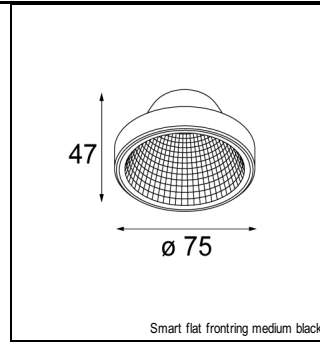

Art. Nr. 12524205

SPECIFICATIONS

Lamp	1x LED Array 9.2W
Gear / Transfo	LED gear not incl.
Cut-out size	l 110 w 110 h 120
Weight	0.69kg
Min. Distance	0.1 m
Power supply	500mA
IP	IP20
Glow Wire Test	960°
Lifetime	L80 B20 @ 50.000 hrs
CRI	90
Adjustability	v -35°/+35°

MINI MULTIPLE FOR SMART RINGS 1X LED GE

ACCESSORIES

CONBOX

10400130 | CONBOX 122X257X147X186

GYPKIT

10420130 | GYPKIT 255X152X110X110

FRONTRING

12553002	SMART FLAT FRONTRING MEDIUM BLACK
12553202	SMART FLAT FRONTRING SPOT BLACK
12553209	SMART FLAT FRONTRING SPOT WHITE STRUC
12553009	SMART FLAT FRONTRING MEDIUM WHITE STRUC
12553102	SMART FLAT FRONTRING FLOOD BLACK
12553109	SMART FLAT FRONTRING FLOOD WHITE STRUC
12554209	SMART CAKE FRONTRING SPOT WHITE STRUC
12554202	SMART CAKE FRONTRING SPOT BLACK
12554009	SMART CAKE FRONTRING MEDIUM WHITE STRUC
12554002	SMART CAKE FRONTRING MEDIUM BLACK
12554109	SMART CAKE FRONTRING FLOOD WHITE STRUC
12554102	SMART CAKE FRONTRING FLOOD BLACK
12555209	SMART LOTIS FRONTRING SPOT WHITE STRUC
12555202	SMART LOTIS FRONTRING SPOT BLACK
12555009	SMART LOTIS FRONTRING MEDIUM WHITE STRUC
12555002	SMART LOTIS FRONTRING MEDIUM BLACK
12555109	SMART LOTIS FRONTRING FLOOD WHITE STRUC
12555102	SMART LOTIS FRONTRING FLOOD BLACK
12556202	SMART KUP FRONTRING SPOT BLACK
12556209	SMART KUP FRONTRING SPOT WHITE STRUC
12556002	SMART KUP FRONTRING MEDIUM BLACK
12556009	SMART KUP FRONTRING MEDIUM WHITE STRUC
12556109	SMART KUP FRONTRING FLOOD WHITE STRUC
12556102	SMART KUP FRONTRING FLOOD BLACK