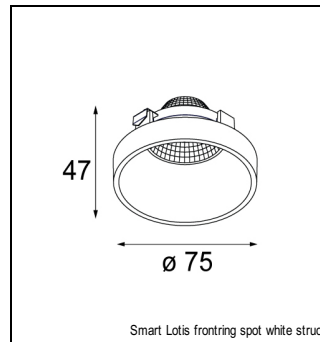

Art. Nr. 12524205

SPECIFICATIONS

Lamp	1x LED Array 9.2W
Gear / Transfo	LED gear not incl.
Cut-out size	l 110 w 110 h 120
Weight	0.69kg
Min. Distance	0.1 m
Power supply	500mA
IP	IP20
Glow Wire Test	960°
Lifetime	L80 B20 @ 50.000 hrs
CRI	90
Adjustability	v -35°/+35°

MINI MULTIPLE FOR SMART RINGS 1X LED GE

ACCESSORIES

CONBOX

10400130 | CONBOX 122X257X147X186

GYPKIT

10420130 | GYPKIT 255X152X110X110

FRONTRING

12553002	SMART FLAT FRONTRING MEDIUM BLACK
12553202	SMART FLAT FRONTRING SPOT BLACK
12553209	SMART FLAT FRONTRING SPOT WHITE STRUC
12553009	SMART FLAT FRONTRING MEDIUM WHITE STRUC
12553102	SMART FLAT FRONTRING FLOOD BLACK
12553109	SMART FLAT FRONTRING FLOOD WHITE STRUC
12554209	SMART CAKE FRONTRING SPOT WHITE STRUC
12554202	SMART CAKE FRONTRING SPOT BLACK
12554009	SMART CAKE FRONTRING MEDIUM WHITE STRUC
12554002	SMART CAKE FRONTRING MEDIUM BLACK
12554109	SMART CAKE FRONTRING FLOOD WHITE STRUC
12554102	SMART CAKE FRONTRING FLOOD BLACK
12555209	SMART LOTIS FRONTRING SPOT WHITE STRUC
12555202	SMART LOTIS FRONTRING SPOT BLACK
12555009	SMART LOTIS FRONTRING MEDIUM WHITE STRUC
12555002	SMART LOTIS FRONTRING MEDIUM BLACK
12555109	SMART LOTIS FRONTRING FLOOD WHITE STRUC
12555102	SMART LOTIS FRONTRING FLOOD BLACK
12556202	SMART KUP FRONTRING SPOT BLACK
12556209	SMART KUP FRONTRING SPOT WHITE STRUC
12556002	SMART KUP FRONTRING MEDIUM BLACK
12556009	SMART KUP FRONTRING MEDIUM WHITE STRUC
12556109	SMART KUP FRONTRING FLOOD WHITE STRUC
12556102	SMART KUP FRONTRING FLOOD BLACK