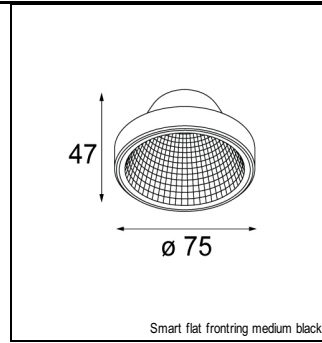

MINI MULTIPLE FOR SMART RINGS 1X LED GE

ACCESSORIES

CONBOX

10400130 | CONBOX 122X257X147X186

GYPKIT

10420130 | GYPKIT 255X152X110X110

FRONTRING

12553002	SMART FLAT FRONTRING MEDIUM BLACK
12553202	SMART FLAT FRONTRING SPOT BLACK
12553209	SMART FLAT FRONTRING SPOT WHITE STRUC
12553009	SMART FLAT FRONTRING MEDIUM WHITE STRUC
12553102	SMART FLAT FRONTRING FLOOD BLACK
12553109	SMART FLAT FRONTRING FLOOD WHITE STRUC
12554209	SMART CAKE FRONTRING SPOT WHITE STRUC
12554202	SMART CAKE FRONTRING SPOT BLACK
12554009	SMART CAKE FRONTRING MEDIUM WHITE STRUC
12554002	SMART CAKE FRONTRING MEDIUM BLACK
12554109	SMART CAKE FRONTRING FLOOD WHITE STRUC
12554102	SMART CAKE FRONTRING FLOOD BLACK
12555209	SMART LOTIS FRONTRING SPOT WHITE STRUC
12555202	SMART LOTIS FRONTRING SPOT BLACK
12555009	SMART LOTIS FRONTRING MEDIUM WHITE STRUC
12555002	SMART LOTIS FRONTRING MEDIUM BLACK
12555109	SMART LOTIS FRONTRING FLOOD WHITE STRUC
12555102	SMART LOTIS FRONTRING FLOOD BLACK
12556202	SMART KUP FRONTRING SPOT BLACK
12556209	SMART KUP FRONTRING SPOT WHITE STRUC
12556002	SMART KUP FRONTRING MEDIUM BLACK
12556009	SMART KUP FRONTRING MEDIUM WHITE STRUC
12556109	SMART KUP FRONTRING FLOOD WHITE STRUC
12556102	SMART KUP FRONTRING FLOOD BLACK

ACCESSORIES

HUE-MODULE

13190030

MODULAR CONNECTED 1-10V WHITE COMPONENT