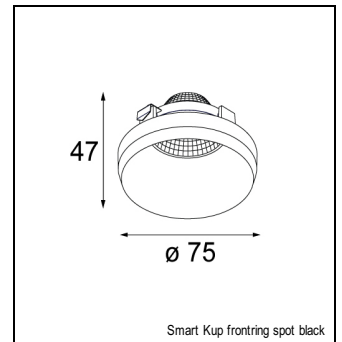

MINI MULTIPLE FOR SMART RINGS 1X LED GE

ACCESSORIES

CONBOX

10400130 | CONBOX 122X257X147X186

GYPKIT

10420130 | GYPKIT 255X152X110X110

FRONTRING

12553002	SMART FLAT FRONTRING MEDIUM BLACK
12553202	SMART FLAT FRONTRING SPOT BLACK
12553209	SMART FLAT FRONTRING SPOT WHITE STRUC
12553009	SMART FLAT FRONTRING MEDIUM WHITE STRUC
12553102	SMART FLAT FRONTRING FLOOD BLACK
12553109	SMART FLAT FRONTRING FLOOD WHITE STRUC
12554209	SMART CAKE FRONTRING SPOT WHITE STRUC
12554202	SMART CAKE FRONTRING SPOT BLACK
12554009	SMART CAKE FRONTRING MEDIUM WHITE STRUC
12554002	SMART CAKE FRONTRING MEDIUM BLACK
12554109	SMART CAKE FRONTRING FLOOD WHITE STRUC
12554102	SMART CAKE FRONTRING FLOOD BLACK
12555209	SMART LOTIS FRONTRING SPOT WHITE STRUC
12555202	SMART LOTIS FRONTRING SPOT BLACK
12555009	SMART LOTIS FRONTRING MEDIUM WHITE STRUC
12555002	SMART LOTIS FRONTRING MEDIUM BLACK
12555109	SMART LOTIS FRONTRING FLOOD WHITE STRUC
12555102	SMART LOTIS FRONTRING FLOOD BLACK
12556202	SMART KUP FRONTRING SPOT BLACK
12556209	SMART KUP FRONTRING SPOT WHITE STRUC
12556002	SMART KUP FRONTRING MEDIUM BLACK
12556009	SMART KUP FRONTRING MEDIUM WHITE STRUC
12556109	SMART KUP FRONTRING FLOOD WHITE STRUC
12556102	SMART KUP FRONTRING FLOOD BLACK

ACCESSORIES

HUE-MODULE

13190030

MODULAR CONNECTED 1-10V WHITE COMPONENT