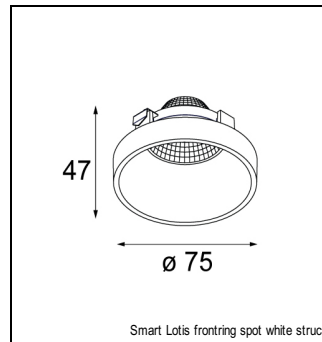

MINI MULTIPLE FOR SMART RINGS 1X LED GE

ACCESSORIES

CONBOX

10400130 | CONBOX 122X257X147X186

GYPKIT

10420130 | GYPKIT 255X152X110X110

FRONTRING

12553002	SMART FLAT FRONTRING MEDIUM BLACK
12553202	SMART FLAT FRONTRING SPOT BLACK
12553209	SMART FLAT FRONTRING SPOT WHITE STRUC
12553009	SMART FLAT FRONTRING MEDIUM WHITE STRUC
12553102	SMART FLAT FRONTRING FLOOD BLACK
12553109	SMART FLAT FRONTRING FLOOD WHITE STRUC
12554209	SMART CAKE FRONTRING SPOT WHITE STRUC
12554202	SMART CAKE FRONTRING SPOT BLACK
12554009	SMART CAKE FRONTRING MEDIUM WHITE STRUC
12554002	SMART CAKE FRONTRING MEDIUM BLACK
12554109	SMART CAKE FRONTRING FLOOD WHITE STRUC
12554102	SMART CAKE FRONTRING FLOOD BLACK
12555209	SMART LOTIS FRONTRING SPOT WHITE STRUC
12555202	SMART LOTIS FRONTRING SPOT BLACK
12555009	SMART LOTIS FRONTRING MEDIUM WHITE STRUC
12555002	SMART LOTIS FRONTRING MEDIUM BLACK
12555109	SMART LOTIS FRONTRING FLOOD WHITE STRUC
12555102	SMART LOTIS FRONTRING FLOOD BLACK
12556202	SMART KUP FRONTRING SPOT BLACK
12556209	SMART KUP FRONTRING SPOT WHITE STRUC
12556002	SMART KUP FRONTRING MEDIUM BLACK
12556009	SMART KUP FRONTRING MEDIUM WHITE STRUC
12556109	SMART KUP FRONTRING FLOOD WHITE STRUC
12556102	SMART KUP FRONTRING FLOOD BLACK

ACCESSORIES

HUE-MODULE

13190030

MODULAR CONNECTED 1-10V WHITE COMPONENT