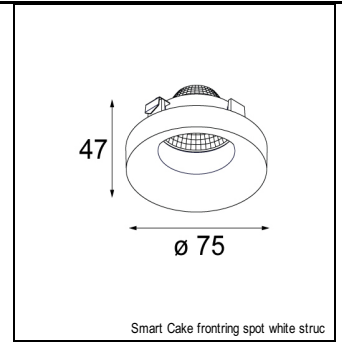

MINI MULTIPLE FOR SMART RINGS 1X LED GE

ACCESSORIES

CONBOX

10400130 | CONBOX 122X257X147X186

GYPKIT

10420130 | GYPKIT 255X152X110X110

FRONTRING

12553002	SMART FLAT FRONTRING MEDIUM BLACK
12553202	SMART FLAT FRONTRING SPOT BLACK
12553209	SMART FLAT FRONTRING SPOT WHITE STRUC
12553009	SMART FLAT FRONTRING MEDIUM WHITE STRUC
12553102	SMART FLAT FRONTRING FLOOD BLACK
12553109	SMART FLAT FRONTRING FLOOD WHITE STRUC
12554209	SMART CAKE FRONTRING SPOT WHITE STRUC
12554202	SMART CAKE FRONTRING SPOT BLACK
12554009	SMART CAKE FRONTRING MEDIUM WHITE STRUC
12554002	SMART CAKE FRONTRING MEDIUM BLACK
12554109	SMART CAKE FRONTRING FLOOD WHITE STRUC
12554102	SMART CAKE FRONTRING FLOOD BLACK
12555209	SMART LOTIS FRONTRING SPOT WHITE STRUC
12555202	SMART LOTIS FRONTRING SPOT BLACK
12555009	SMART LOTIS FRONTRING MEDIUM WHITE STRUC
12555002	SMART LOTIS FRONTRING MEDIUM BLACK
12555109	SMART LOTIS FRONTRING FLOOD WHITE STRUC
12555102	SMART LOTIS FRONTRING FLOOD BLACK
12556202	SMART KUP FRONTRING SPOT BLACK
12556209	SMART KUP FRONTRING SPOT WHITE STRUC
12556002	SMART KUP FRONTRING MEDIUM BLACK
12556009	SMART KUP FRONTRING MEDIUM WHITE STRUC
12556109	SMART KUP FRONTRING FLOOD WHITE STRUC
12556102	SMART KUP FRONTRING FLOOD BLACK

ACCESSORIES

HUE-MODULE

13190030

MODULAR CONNECTED 1-10V WHITE COMPONENT