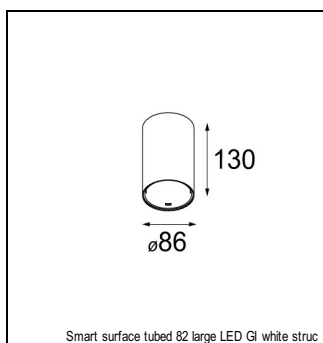

Art. Nr. 12442632

SPECIFICATIONS

Lamp	1x LED Array	
Gear / Transfo	LED gear not incl.	
Cut-out size	ø 70 h 60	
Weight	0.36kg	
Min. Distance	0.1 m	
IP	IP54	
Glow Wire Test	960°	
Lifetime	L80 B20 @ 50.000 hrs	
CRI	90	
Power supply	350mA	500mA
	17.8Vf	18.4Vf
Connected load	6.2W	9.2W
Lumen	464lm	624lm
Efficacy	75lm/W	68lm/W
UGR	14	15
Adjustability	Not Applicable	
Remark	! 3500K on request ! can be combined with Smart mask ! can be combined with Smart surface box & surface tubed (surface/suspension)	

CONBOX

10889830	CONBOX 190X192X130X256
----------	------------------------

ACCESSORIES

RECESSED-FRAME

12500230	SMART RECESSED RING 82
----------	------------------------

GYPKIT

12291030	GYPKIT 210X190-2XØ70 R35-88
12290130	GYPKIT 190X190 - Ø70