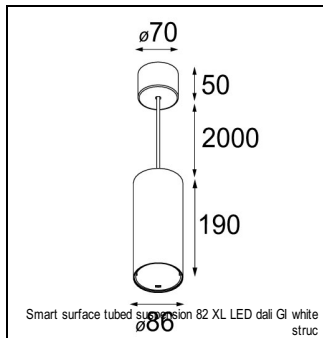

Art. Nr. 12442432

SPECIFICATIONS

Lamp	1x LED Array	
Gear / Transfo	LED gear not incl.	
Cut-out size	ø 70 h 60	
Weight	0.36kg	
Min. Distance	0.1 m	
IP	IP54	
Glow Wire Test	960°	
Lifetime	L80 B20 @ 50.000 hrs	
CRI	90	
Power supply	350mA 17.8Vf	500mA 18.4Vf
Connected load	6.2W	9.2W
Lumen	474lm	635lm
Efficacy	76lm/W	69lm/W
UGR	14	15
Adjustability	Not Applicable	
Remark	! 3500K on request ! can be combined with Smart mask ! can be combined with Smart surface box & surface tubed (surface/suspension)	

CONBOX

10889830	CONBOX 190X192X130X256
----------	------------------------

ACCESSORIES

RECESSED-FRAME

12500230	SMART RECESSED RING 82
----------	------------------------

GYPKIT

12291030	GYPKIT 210X190-2XØ70 R35-88
12290130	GYPKIT 190X190 - Ø70