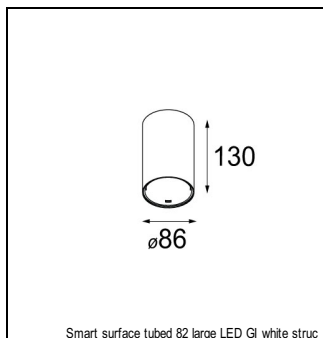

Art. Nr. 12442432

SPECIFICATIONS

Lamp	1x LED Array	
Gear / Transfo	LED gear not incl.	
Cut-out size	ø 70 h 60	
Weight	0.36kg	
Min. Distance	0.1 m	
IP	IP54	
Glow Wire Test	960°	
Lifetime	L80 B20 @ 50.000 hrs	
CRI	90	
Power supply	350mA 17.8Vf	500mA 18.4Vf
Connected load	6.2W	9.2W
Lumen	474lm	635lm
Efficacy	76lm/W	69lm/W
UGR	14	15
Adjustability	Not Applicable	
Remark	! 3500K on request ! can be combined with Smart mask ! can be combined with Smart surface box & surface tubed (surface/suspension)	

CONBOX

10889830	CONBOX 190X192X130X256
----------	------------------------

ACCESSORIES

RECESSED-FRAME

12500230	SMART RECESSED RING 82
----------	------------------------

GYPKIT

12291030	GYPKIT 210X190-2XØ70 R35-88
12290130	GYPKIT 190X190 - Ø70