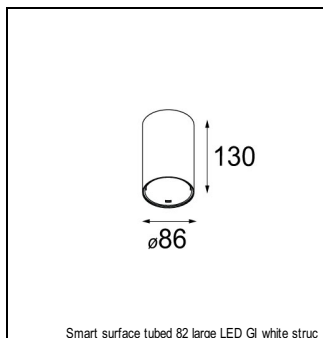

Art. Nr. 12442309

SPECIFICATIONS

Lamp	1x LED Array	
Gear / Transfo	LED gear not incl.	
Cut-out size	ø 70 h 60	
Weight	0.36kg	
Min. Distance	0.1 m	
IP	IP54	
Glow Wire Test	960°	
Lifetime	L80 B20 @ 50.000 hrs	
CRI	90	
Power supply	350mA 17.8Vf	500mA 18.4Vf
Connected load	6.2W	9.2W
Lumen	550lm	738lm
Efficacy	89lm/W	80lm/W
UGR	17	18
Adjustability	Not Applicable	
Remark	! 3500K on request ! can be combined with Smart mask ! can be combined with Smart surface box & surface tubed (surface/suspension)	

CONBOX

10889830	CONBOX 190X192X130X256
----------	------------------------

ACCESSORIES

RECESSED-FRAME

12500230	SMART RECESSED RING 82
----------	------------------------

GYPKIT

12291030	GYPKIT 210X190-2XØ70 R35-88
12290130	GYPKIT 190X190 - Ø70