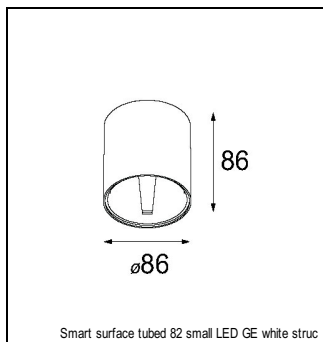

HUE-BRIDGE

70000617	PHILIPS HUE BRIDGE UK
70000616	PHILIPS HUE BRIDGE EU

SURFACE-TUBED

12842409	SMART SURFACE TUBED SUSPENSION 82 XL LED DALI GI WHITE STRUC
12842432	SMART SURFACE TUBED SUSPENSION 82 XL LED DALI GI BLACK STRUC
12842424	SMART SURFACE TUBED SUSPENSION 82 XL LED DALI GI BRUSHED ALU
12842309	SMART SURFACE TUBED SUSPENSION 82 XL LED 1-10V/PUSHDIM GI WHITE STRUC
12842332	SMART SURFACE TUBED SUSPENSION 82 XL LED 1-10V/PUSHDIM GI BLACK STRUC
12842324	SMART SURFACE TUBED SUSPENSION 82 XL LED 1-10V/PUSHDIM GI BRUSHED ALU
12842209	SMART SURFACE TUBED SUSPENSION 82 XL LED TRE DIM GI WHITE STRUC
12842232	SMART SURFACE TUBED SUSPENSION 82 XL LED TRE DIM GI BLACK STRUC
12842224	SMART SURFACE TUBED SUSPENSION 82 XL LED TRE DIM GI BRUSHED ALU
12842009	SMART SURFACE TUBED SUSPENSION 82 LARGE LED GI WHITE STRUC
12842032	SMART SURFACE TUBED SUSPENSION 82 LARGE LED GI BLACK STRUC
12842024	SMART SURFACE TUBED SUSPENSION 82 LARGE LED GI BRUSHED ALU
12844009	SMART SURFACE TUBED 82 LARGE LED GI WHITE STRUC
12844032	SMART SURFACE TUBED 82 LARGE LED GI BLACK STRUC
12844024	SMART SURFACE TUBED 82 LARGE LED GI BRUSHED ALU
12845009	SMART SURFACE TUBED 82 LARGE LED GE WHITE STRUC
12845032	SMART SURFACE TUBED 82 LARGE LED GE BLACK STRUC
12845024	SMART SURFACE TUBED 82 LARGE LED GE BRUSHED ALU
12841009	SMART SURFACE TUBED 82 SMALL LED GE WHITE STRUC
12841032	SMART SURFACE TUBED 82 SMALL LED GE BLACK STRUC

ACCESSORIES

SURFACE-TUBED

12843009	SMART SURFACE TUBED 82 XL LED TRE DIM GI WHITE STRUC
12843032	SMART SURFACE TUBED 82 XL LED TRE DIM GI BLACK STRUC
12843024	SMART SURFACE TUBED 82 XL LED TRE DIM GI BRUSHED ALU
12843109	SMART SURFACE TUBED 82 XL LED 1-10V/PUSHDIM GI WHITE STRUC
12843132	SMART SURFACE TUBED 82 XL LED 1-10V/PUSHDIM GI BLACK STRUC
12843124	SMART SURFACE TUBED 82 XL LED 1-10V/PUSHDIM GI BRUSHED ALU
12843209	SMART SURFACE TUBED 82 XL LED DALI GI WHITE STRUC
12843232	SMART SURFACE TUBED 82 XL LED DALI GI BLACK STRUC
12843224	SMART SURFACE TUBED 82 XL LED DALI GI BRUSHED ALU

CONBOX

10889830	CONBOX 190X192X130X256

RECESSED-FRAME

12500230	SMART RECESSED RING 82

GYPKIT

12291030	GYPKIT 210X190-2XØ70 R35-88
12290130	GYPKIT 190X190 - Ø70

MASK

12500132	SMART MASK 82 2X BLACK STRUC
12500109	SMART MASK 82 2X WHITE STRUC
12500146	SMART MASK 82 2X GOLD
12500032	SMART MASK 82 1X BLACK STRUC
12500009	SMART MASK 82 1X WHITE STRUC
12500046	SMART MASK 82 1X GOLD

SURFACE-BOX

12515109	SMART SURFACE BOX 82 2X LED 1-10V/PUSHDIM GI WHITE STRUC
12515132	SMART SURFACE BOX 82 2X LED 1-10V/PUSHDIM GI BLACK STRUC
12515009	SMART SURFACE BOX 82 2X LED TRE DIM GI WHITE STRUC
12515032	SMART SURFACE BOX 82 2X LED TRE DIM GI BLACK STRUC