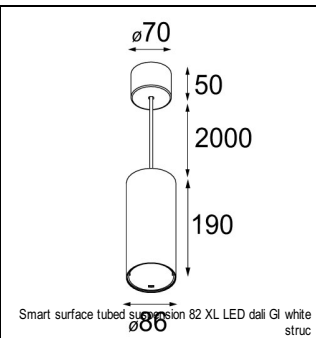

HUE-BRIDGE

70000617	PHILIPS HUE BRIDGE UK
70000616	PHILIPS HUE BRIDGE EU

SURFACE-TUBED

12842409	SMART SURFACE TUBED SUSPENSION 82 XL LED DALI GI WHITE STRUC
12842432	SMART SURFACE TUBED SUSPENSION 82 XL LED DALI GI BLACK STRUC
12842424	SMART SURFACE TUBED SUSPENSION 82 XL LED DALI GI BRUSHED ALU
12842309	SMART SURFACE TUBED SUSPENSION 82 XL LED 1-10V/PUSHDIM GI WHITE STRUC
12842332	SMART SURFACE TUBED SUSPENSION 82 XL LED 1-10V/PUSHDIM GI BLACK STRUC
12842324	SMART SURFACE TUBED SUSPENSION 82 XL LED 1-10V/PUSHDIM GI BRUSHED ALU
12842209	SMART SURFACE TUBED SUSPENSION 82 XL LED TRE DIM GI WHITE STRUC
12842232	SMART SURFACE TUBED SUSPENSION 82 XL LED TRE DIM GI BLACK STRUC
12842224	SMART SURFACE TUBED SUSPENSION 82 XL LED TRE DIM GI BRUSHED ALU
12842009	SMART SURFACE TUBED SUSPENSION 82 LARGE LED GI WHITE STRUC
12842032	SMART SURFACE TUBED SUSPENSION 82 LARGE LED GI BLACK STRUC
12842024	SMART SURFACE TUBED SUSPENSION 82 LARGE LED GI BRUSHED ALU
12844009	SMART SURFACE TUBED 82 LARGE LED GI WHITE STRUC
12844032	SMART SURFACE TUBED 82 LARGE LED GI BLACK STRUC
12844024	SMART SURFACE TUBED 82 LARGE LED GI BRUSHED ALU
12845009	SMART SURFACE TUBED 82 LARGE LED GE WHITE STRUC
12845032	SMART SURFACE TUBED 82 LARGE LED GE BLACK STRUC
12845024	SMART SURFACE TUBED 82 LARGE LED GE BRUSHED ALU
12841009	SMART SURFACE TUBED 82 SMALL LED GE WHITE STRUC
12841032	SMART SURFACE TUBED 82 SMALL LED GE BLACK STRUC

ACCESSORIES

SURFACE-TUBED

12843009	SMART SURFACE TUBED 82 XL LED TRE DIM GI WHITE STRUC
12843032	SMART SURFACE TUBED 82 XL LED TRE DIM GI BLACK STRUC
12843024	SMART SURFACE TUBED 82 XL LED TRE DIM GI BRUSHED ALU
12843109	SMART SURFACE TUBED 82 XL LED 1-10V/PUSHDIM GI WHITE STRUC
12843132	SMART SURFACE TUBED 82 XL LED 1-10V/PUSHDIM GI BLACK STRUC
12843124	SMART SURFACE TUBED 82 XL LED 1-10V/PUSHDIM GI BRUSHED ALU
12843209	SMART SURFACE TUBED 82 XL LED DALI GI WHITE STRUC
12843232	SMART SURFACE TUBED 82 XL LED DALI GI BLACK STRUC
12843224	SMART SURFACE TUBED 82 XL LED DALI GI BRUSHED ALU

CONBOX

10889830	CONBOX 190X192X130X256

RECESSED-FRAME

12500230	SMART RECESSED RING 82

GYPKIT

12291030	GYPKIT 210X190-2XØ70 R35-88
12290130	GYPKIT 190X190 - Ø70

MASK

12500132	SMART MASK 82 2X BLACK STRUC
12500109	SMART MASK 82 2X WHITE STRUC
12500146	SMART MASK 82 2X GOLD
12500032	SMART MASK 82 1X BLACK STRUC
12500009	SMART MASK 82 1X WHITE STRUC
12500046	SMART MASK 82 1X GOLD

SURFACE-BOX

12515109	SMART SURFACE BOX 82 2X LED 1-10V/PUSHDIM GI WHITE STRUC
12515132	SMART SURFACE BOX 82 2X LED 1-10V/PUSHDIM GI BLACK STRUC
12515009	SMART SURFACE BOX 82 2X LED TRE DIM GI WHITE STRUC
12515032	SMART SURFACE BOX 82 2X LED TRE DIM GI BLACK STRUC