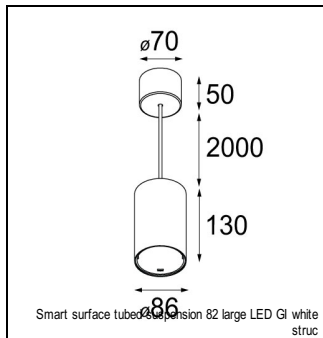

HUE-BRIDGE

70000617	PHILIPS HUE BRIDGE UK
70000616	PHILIPS HUE BRIDGE EU

SURFACE-TUBED

12842409	SMART SURFACE TUBED SUSPENSION 82 XL LED DALI GI WHITE STRUC
12842432	SMART SURFACE TUBED SUSPENSION 82 XL LED DALI GI BLACK STRUC
12842424	SMART SURFACE TUBED SUSPENSION 82 XL LED DALI GI BRUSHED ALU
12842309	SMART SURFACE TUBED SUSPENSION 82 XL LED 1-10V/PUSHDIM GI WHITE STRUC
12842332	SMART SURFACE TUBED SUSPENSION 82 XL LED 1-10V/PUSHDIM GI BLACK STRUC
12842324	SMART SURFACE TUBED SUSPENSION 82 XL LED 1-10V/PUSHDIM GI BRUSHED ALU
12842209	SMART SURFACE TUBED SUSPENSION 82 XL LED TRE DIM GI WHITE STRUC
12842232	SMART SURFACE TUBED SUSPENSION 82 XL LED TRE DIM GI BLACK STRUC
12842224	SMART SURFACE TUBED SUSPENSION 82 XL LED TRE DIM GI BRUSHED ALU
12842009	SMART SURFACE TUBED SUSPENSION 82 LARGE LED GI WHITE STRUC
12842032	SMART SURFACE TUBED SUSPENSION 82 LARGE LED GI BLACK STRUC
12842024	SMART SURFACE TUBED SUSPENSION 82 LARGE LED GI BRUSHED ALU
12844009	SMART SURFACE TUBED 82 LARGE LED GI WHITE STRUC
12844032	SMART SURFACE TUBED 82 LARGE LED GI BLACK STRUC
12844024	SMART SURFACE TUBED 82 LARGE LED GI BRUSHED ALU
12845009	SMART SURFACE TUBED 82 LARGE LED GE WHITE STRUC
12845032	SMART SURFACE TUBED 82 LARGE LED GE BLACK STRUC
12845024	SMART SURFACE TUBED 82 LARGE LED GE BRUSHED ALU
12841009	SMART SURFACE TUBED 82 SMALL LED GE WHITE STRUC
12841032	SMART SURFACE TUBED 82 SMALL LED GE BLACK STRUC

ACCESSORIES

SURFACE-TUBED

12843009	SMART SURFACE TUBED 82 XL LED TRE DIM GI WHITE STRUC
12843032	SMART SURFACE TUBED 82 XL LED TRE DIM GI BLACK STRUC
12843024	SMART SURFACE TUBED 82 XL LED TRE DIM GI BRUSHED ALU
12843109	SMART SURFACE TUBED 82 XL LED 1-10V/PUSHDIM GI WHITE STRUC
12843132	SMART SURFACE TUBED 82 XL LED 1-10V/PUSHDIM GI BLACK STRUC
12843124	SMART SURFACE TUBED 82 XL LED 1-10V/PUSHDIM GI BRUSHED ALU
12843209	SMART SURFACE TUBED 82 XL LED DALI GI WHITE STRUC
12843232	SMART SURFACE TUBED 82 XL LED DALI GI BLACK STRUC
12843224	SMART SURFACE TUBED 82 XL LED DALI GI BRUSHED ALU

CONBOX

10889830	CONBOX 190X192X130X256

RECESSED-FRAME

12500230	SMART RECESSED RING 82

GYPKIT

12291030	GYPKIT 210X190-2XØ70 R35-88
12290130	GYPKIT 190X190 - Ø70

MASK

12500132	SMART MASK 82 2X BLACK STRUC
12500109	SMART MASK 82 2X WHITE STRUC
12500146	SMART MASK 82 2X GOLD
12500032	SMART MASK 82 1X BLACK STRUC
12500009	SMART MASK 82 1X WHITE STRUC
12500046	SMART MASK 82 1X GOLD

SURFACE-BOX

12515109	SMART SURFACE BOX 82 2X LED 1-10V/PUSHDIM GI WHITE STRUC
12515132	SMART SURFACE BOX 82 2X LED 1-10V/PUSHDIM GI BLACK STRUC
12515009	SMART SURFACE BOX 82 2X LED TRE DIM GI WHITE STRUC
12515032	SMART SURFACE BOX 82 2X LED TRE DIM GI BLACK STRUC