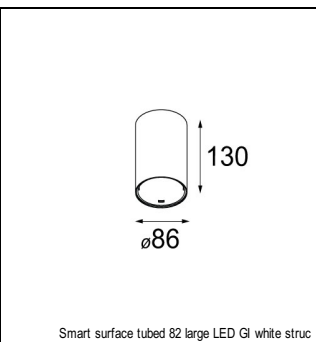

HUE-BRIDGE

70000617	PHILIPS HUE BRIDGE UK
70000616	PHILIPS HUE BRIDGE EU

SURFACE-TUBED

12842409	SMART SURFACE TUBED SUSPENSION 82 XL LED DALI GI WHITE STRUC
12842432	SMART SURFACE TUBED SUSPENSION 82 XL LED DALI GI BLACK STRUC
12842424	SMART SURFACE TUBED SUSPENSION 82 XL LED DALI GI BRUSHED ALU
12842309	SMART SURFACE TUBED SUSPENSION 82 XL LED 1-10V/PUSHDIM GI WHITE STRUC
12842332	SMART SURFACE TUBED SUSPENSION 82 XL LED 1-10V/PUSHDIM GI BLACK STRUC
12842324	SMART SURFACE TUBED SUSPENSION 82 XL LED 1-10V/PUSHDIM GI BRUSHED ALU
12842209	SMART SURFACE TUBED SUSPENSION 82 XL LED TRE DIM GI WHITE STRUC
12842232	SMART SURFACE TUBED SUSPENSION 82 XL LED TRE DIM GI BLACK STRUC
12842224	SMART SURFACE TUBED SUSPENSION 82 XL LED TRE DIM GI BRUSHED ALU
12842009	SMART SURFACE TUBED SUSPENSION 82 LARGE LED GI WHITE STRUC
12842032	SMART SURFACE TUBED SUSPENSION 82 LARGE LED GI BLACK STRUC
12842024	SMART SURFACE TUBED SUSPENSION 82 LARGE LED GI BRUSHED ALU
12844009	SMART SURFACE TUBED 82 LARGE LED GI WHITE STRUC
12844032	SMART SURFACE TUBED 82 LARGE LED GI BLACK STRUC
12844024	SMART SURFACE TUBED 82 LARGE LED GI BRUSHED ALU
12845009	SMART SURFACE TUBED 82 LARGE LED GE WHITE STRUC
12845032	SMART SURFACE TUBED 82 LARGE LED GE BLACK STRUC
12845024	SMART SURFACE TUBED 82 LARGE LED GE BRUSHED ALU
12841009	SMART SURFACE TUBED 82 SMALL LED GE WHITE STRUC
12841032	SMART SURFACE TUBED 82 SMALL LED GE BLACK STRUC

ACCESSORIES

SURFACE-TUBED

12843009	SMART SURFACE TUBED 82 XL LED TRE DIM GI WHITE STRUC
12843032	SMART SURFACE TUBED 82 XL LED TRE DIM GI BLACK STRUC
12843024	SMART SURFACE TUBED 82 XL LED TRE DIM GI BRUSHED ALU
12843109	SMART SURFACE TUBED 82 XL LED 1-10V/PUSHDIM GI WHITE STRUC
12843132	SMART SURFACE TUBED 82 XL LED 1-10V/PUSHDIM GI BLACK STRUC
12843124	SMART SURFACE TUBED 82 XL LED 1-10V/PUSHDIM GI BRUSHED ALU
12843209	SMART SURFACE TUBED 82 XL LED DALI GI WHITE STRUC
12843232	SMART SURFACE TUBED 82 XL LED DALI GI BLACK STRUC
12843224	SMART SURFACE TUBED 82 XL LED DALI GI BRUSHED ALU

CONBOX

10889830	CONBOX 190X192X130X256

RECESSED-FRAME

12500230	SMART RECESSED RING 82

GYPKIT

12291030	GYPKIT 210X190-2XØ70 R35-88
12290130	GYPKIT 190X190 - Ø70

MASK

12500132	SMART MASK 82 2X BLACK STRUC
12500109	SMART MASK 82 2X WHITE STRUC
12500146	SMART MASK 82 2X GOLD
12500032	SMART MASK 82 1X BLACK STRUC
12500009	SMART MASK 82 1X WHITE STRUC
12500046	SMART MASK 82 1X GOLD

SURFACE-BOX

12515109	SMART SURFACE BOX 82 2X LED 1-10V/PUSHDIM GI WHITE STRUC
12515132	SMART SURFACE BOX 82 2X LED 1-10V/PUSHDIM GI BLACK STRUC
12515009	SMART SURFACE BOX 82 2X LED TRE DIM GI WHITE STRUC
12515032	SMART SURFACE BOX 82 2X LED TRE DIM GI BLACK STRUC