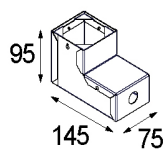

Conbox 145X75X95