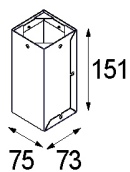

HIPY SQUARE 70X70 IP67 LED GE

ACCESSORIES

HUE-DEVICE

70000615	PHILIPS HUE TAP SWITCH
70000614	PHILIPS HUE DIMMER SWITCH
70000847	PHILIPS HUE SENSOR

HUE-BRIDGE

70000617	PHILIPS HUE BRIDGE UK
70000616	PHILIPS HUE BRIDGE EU

HUE-MODULE

13190030	MODULAR CONNECTED 1-10V WHITE COMPONENT

DRIVER-LED

12403730	LED GEAR 350MA 15W

CONBOX

12379730	RENOVATION CONBOX 75X73X151
12379930	CONBOX 145X75X95

Renovation conbox 75X73X151