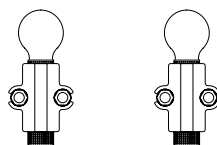

NANDO wall lamp

Dario De Meo and Luca De Bona design

year 2015

TECHNICAL SHEET - AP109 2G INT

STRUCTURE "A"

material metal
colour charcoal-grey

ELECTRICAL CABLE

socket E27
source max 1x52
energy class from E to A++

PACKAGING

nr.of collis 1
net weight/kg 1,2
gross weight/kg 1,5
packaging/cm 21x21x20

EMISSION OF LIGHT

one directional

direct
filtered
indirect
none

CERTIFICATION

IEC 60598-1:2008
EN 60598-1:2008 + A11:2009

IP rate IP20
bulb optional

code **700L**
decorative bulb
E27 - 25w - ≤ 60 lumen
class E

these items are special, decorative bulbs not for illuminatin purposes

COLLECTION

available also as: suspension

AP1092BINT