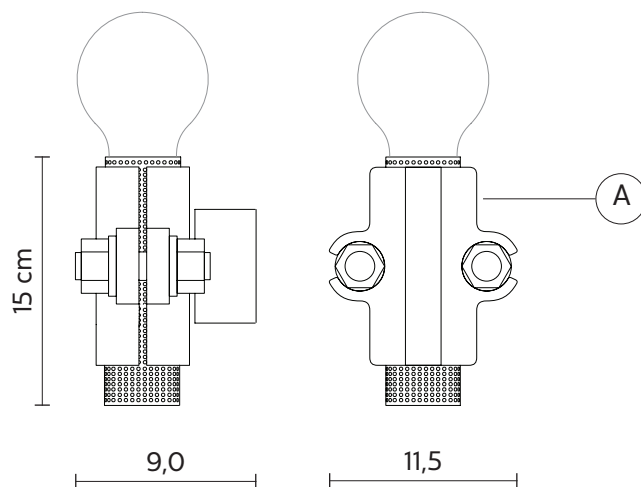

NANDO wall lamp

Dario De Meo and Luca De Bona design

year 2015

TECHNICAL SHEET - AP109 2G INT

STRUCTURE "A"

material metal
colour charcoal-grey

ELECTRICAL CABLE

socket E27
source max 1x52
energy class from E to A++

PACKAGING

nr.of collis 1
net weight/kg 1,2
gross weight/kg 1,5
packaging/cm 21x21x20

EMISSION OF LIGHT

one directional

direct
filtered
indirect
none

CERTIFICATION

IEC 60598-1:2008
EN 60598-1:2008 + A11:2009

IP rate IP20
bulb optional

code **700L**
decorative bulb
E27 - 25w - ≤ 60 lumen
class E

these items are special, decorative bulbs not for illuminatin purposes

COLLECTION

available also as: suspension

AP1092BINT