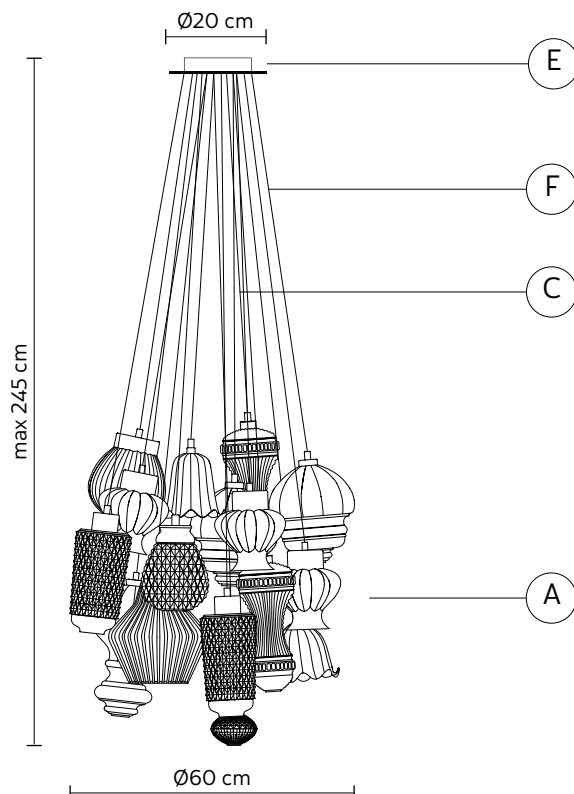

## LAMPSHADE "A"

material glass  
colour transparent

## ELECTRICAL CABLE "C"

colour transparent

## ELECTRICAL SYSTEM

socket E27  
source 4 x max 20W LED  
energy class from A to A++

## LIGHT EMISSION

unidirectional