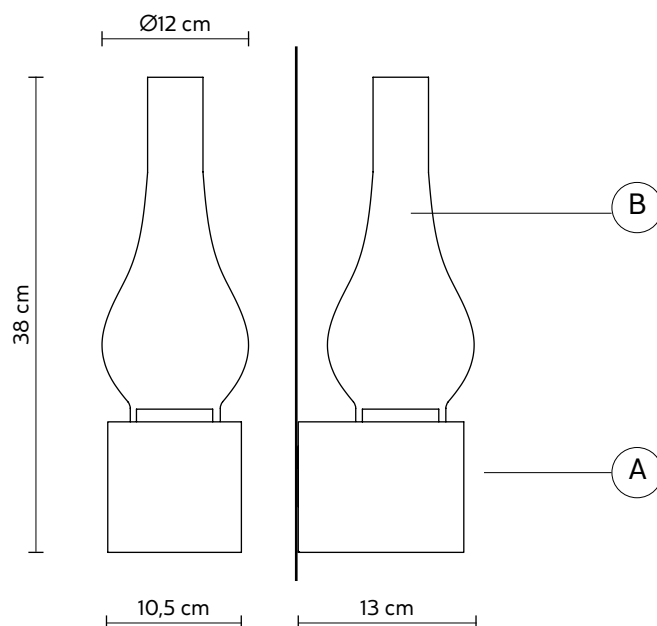

AMARCORD wall lamp

Matteo Ugolini design

year 2016

DATA SHEET - AP121 1G INT

BASE "A"

material	concrete	
colour	dove grey	

DIFFUSER "B"

material	glass	
colour	smoked	

ELECTRICAL SYSTEM

socket	E27
source	1 x max 52W
energy class	from E to A++

PACKAGING

n° cartons	2
net weight/kg	2,2 (A+B)
gross weight/kg	2,8 (A+B)
packaging/cm	21x21x20 (A) - 24x24x39 (B)

LIGHT EMISSION

unidirectional