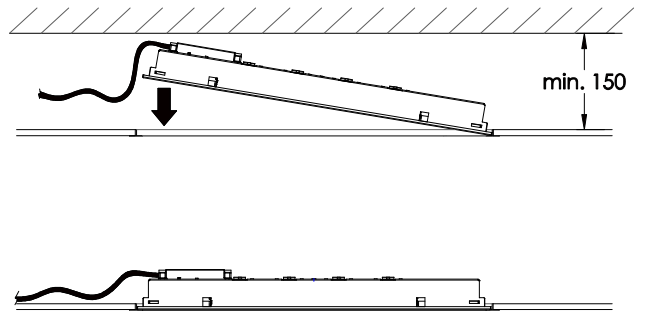

40-003A-30*4**/**
40-023A-30*4**/**

3x 14/24W (T16)
3x 14/24W (T16)

M600 a = b = 580mm
M625 a = b = 610mm

40-003A-20****/**
40-023A-20****/**

2x 28/54W (T16)
2x 28/54W (T16)

M600 a = 280mm b = 1180mm
M625 a = 292mm b = 1230mm

α x b

40-003A-40*4**/**
40-023A-40*4**/**

4x 14/24W (T16)
4x 14/24W (T16)

M600 a = b = 580mm
M625 a = b = 610mm

α x b

α x b

1.

2.

3.

4.

5.

6.

○ Nepřekrývat svítidlo izolačním materiálem !

○ Luminaire must not be covered with insulating material !

○ Die Leuchte nicht mit Isoliermaterial überdecken !

○ Не перекрывать светильник изоляционным материалом !