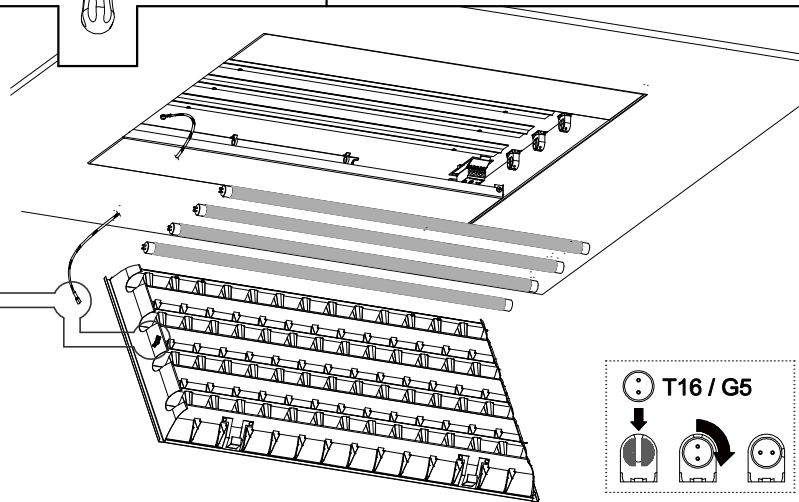

- Montáž smí provádět pouze pracovník s odbornou elektrotechnickou kvalifikací. Před prováděním jakékoliv údržby vypněte přívod el. proudu.
- The installation may only be carried by authorised specialist. Always switch-off the power supply before carrying out any maintenance.
- Die Leuchtenmontage kann nur von autorisiertem Fachpersonal durchgeführt werden. Vor der beliebigen Wartungsausführung die Einspeisung abschalten.
- Установка светильников разрешена только квалифицированным электромонтером. Перед любым ремонтом или уходом за светильником необходимо выключить питание.
- Výrobce nenese odpovědnost za nesprávné zacházení s produkty.
- The manufacturer is not responsible for the incorrect use and assembly of its products.
- Der Hersteller trägt keine Verantwortung für eine falsche Verwendung des Produktes.
- Производитель не несет ответственности за неправильное обращение с продуктом.