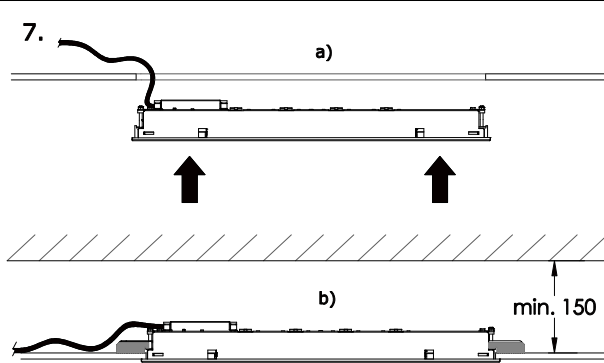

- Montáž smí provádět pouze pracovník s odbornou elektrotechnickou kvalifikací. Před prováděním jakékoliv údržby vypněte přívod el. proudu.
- The installation may only be carried by authorised specialist. Always switch-off the power supply before carrying out any maintenance.
- Die Leuchtenmontage kann nur von autorisiertem Fachpersonal durchgeführt werden. Vor der beliebigen Wartungsausführung die Einspeisung abschalten.
- Установка светильников разрешена только квалифицированным электромонтером. Перед любым ремонтом или уходом за светильником необходимо выключить питание.
- Výrobce nenese odpovědnost za nesprávné zacházení s produkty.
- The manufacturer is not responsible for the incorrect use and assembly of its products.
- Der Hersteller trägt keine Verantwortung für eine falsche Verwendung des Produktes.
- Производитель не несет ответственности за неправильное обращение с продуктом.