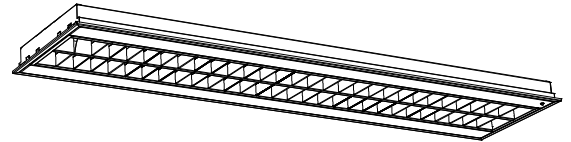

M600 a = 280mm b = 1180mm  
M625 a = 292mm b = 1230mm

α x b

40-003A-40\*4\*\*/\*\*  
40-023A-40\*4\*\*/\*\*

4x 14/24W (T16)  
4x 14/24W (T16)

M600 a = b = 580mm  
M625 a = b = 610mm

α x b

α x b

1.