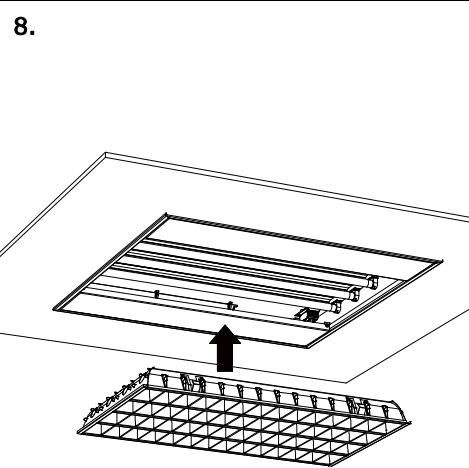

- Montáž smí provádět pouze pracovník s odbornou elektrotechnickou kvalifikací. Před prováděním jakékoliv údržby vypněte přívod el. proudu.
- The installation may only be carried by authorised specialist. Always switch-off the power supply before carrying out any maintenance.
- Die Leuchtenmontage kann nur von autorisiertem Fachpersonal durchgeführt werden. Vor der beliebigen Wartungsausführung die Einspeisung abschalten.
- Установка светильников разрешена только квалифицированным электромонтером. Перед любым ремонтом или уходом за светильником необходимо выключить питание.
- Výrobce nenese odpovědnost za nesprávné zacházení s produkty.
- The manufacturer is not responsible for the incorrect use and assembly of its products.
- Der Hersteller trägt keine Verantwortung für eine falsche Verwendung des Produktes.
- Производитель не несет ответственности за неправильное обращение с продуктом.