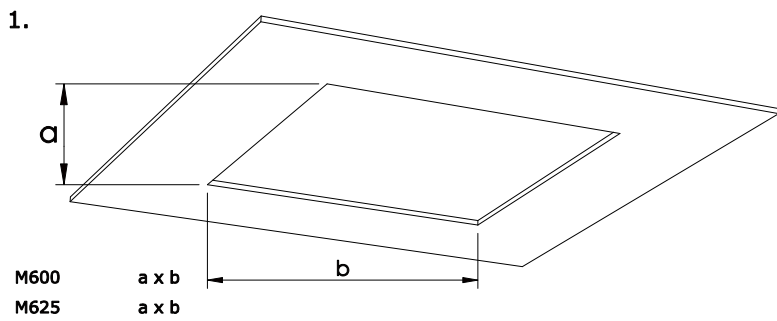

- Montáž smí provádět pouze pracovník s odbornou elektrotechnickou kvalifikací. Před prováděním jakékoliv údržby vypněte přívod el. proudu.
- The installation may only be carried by authorised specialist. Always switch-off the power supply before carrying out any maintenance.
- Die Leuchtenmontage kann nur von autorisiertem Fachpersonal durchgeführt werden. Vor der beliebigen Wartungsausführung die Einspeisung abschalten.
- Установка светильников разрешена только квалифицированным электромонтером. Перед любым ремонтом или уходом за светильником необходимо выключить питание.
- Výrobce nenese odpovědnost za nesprávné zacházení s produkty.
- The manufacturer is not responsible for the incorrect use and assembly of its products.
- Der Hersteller trägt keine Verantwortung für eine falsche Verwendung des Produktes.
- Производитель не несет ответственности за неправильное обращение с продуктом.