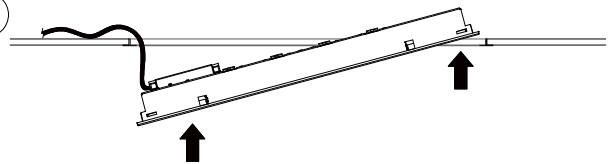

40-003A-30*4**/**
40-023A-30*4**/**

3x 14/24W (T16)
3x 14/24W (T16)

M600 a = b = 580mm
M625 a = b = 610mm

40-003A-20****/**
40-023A-20****/**

2x 28/54W (T16)
2x 28/54W (T16)

M600 a = 280mm b = 1180mm
M625 a = 292mm b = 1230mm

α x b

40-003A-40*4**/**
40-023A-40*4**/**

4x 14/24W (T16)
4x 14/24W (T16)

M600 a = b = 580mm
M625 a = b = 610mm

α x b

α x b

1.

2.

3.

4.

5.

6.

○ Nepřekrývat svítidlo izolačním materiálem !

○ Luminaire must not be covered with insulating material !

○ Die Leuchte nicht mit Isoliermaterial überdecken !

○ Не перекрывать светильник изоляционным материалом !