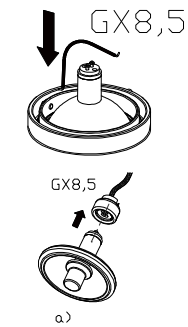

3.

14-551K-1060E
14-551K-1U1WE
13-0002

4.

- Montáž smí provádět pouze pracovník s odbornou elektrotechnickou kvalifikací. Před prováděním jakékoliv údržby vypněte přívod el. proudu.
- The installation may only be carried by authorised specialist. Always switch-off the power supply before carrying out any maintenance.
- Die Leuchtenmontage kann nur von autorisiertem Fachpersonal durchgeführt werden. Vor der beliebigen Wartungsausführung die Einspeisung abschalten.
- Установка светильников разрешена только квалифицированным электромонтером. Перед любым ремонтом или уходом за светильником необходимо выключить питание.
- Výrobce nenesie zodpovednosť za nesprávne zacházení s produktom.
- The manufacturer is not responsible for the incorrect use and assembly of its products.
- Der Hersteller trägt keine Verantwortung für eine falsche Verwendung des Produktes.
- Производитель не несет ответственности за неправильное обращение с продуктом.