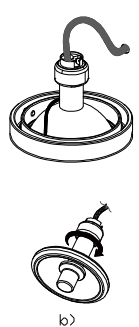

3.

14-551K-1060E
14-551K-1U1WE
13-0002

4.

- Montáž smí provádět pouze pracovník s odbornou elektrotechnickou kvalifikací. Před prováděním jakékoliv údržby vypněte přívod el. proudu.
- The installation may only be carried by authorised specialist. Always switch-off the power supply before carrying out any maintenance.
- Die Leuchtenmontage kann nur von autorisiertem Fachpersonal durchgeführt werden. Vor der beliebigen Wartungsausführung die Einspeisung abschalten.
- Установка светильников разрешена только квалифицированным электромонтером. Перед любым ремонтом или уходом за светильником необходимо выключить питание.
- Výrobce nenesie zodpovednosť za nesprávne zacházení s produktom.
- The manufacturer is not responsible for the incorrect use and assembly of its products.
- Der Hersteller trägt keine Verantwortung für eine falsche Verwendung des Produktes.
- Производитель не несет ответственности за неправильное обращение с продуктом.