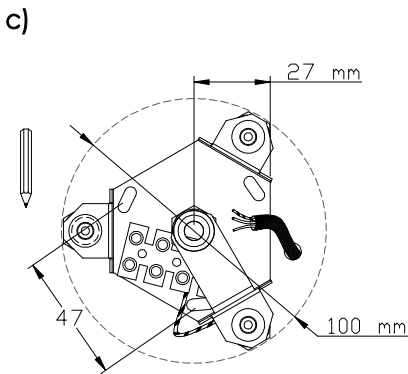

3.

14-551K-1060E
14-551K-1U1WE
13-0002