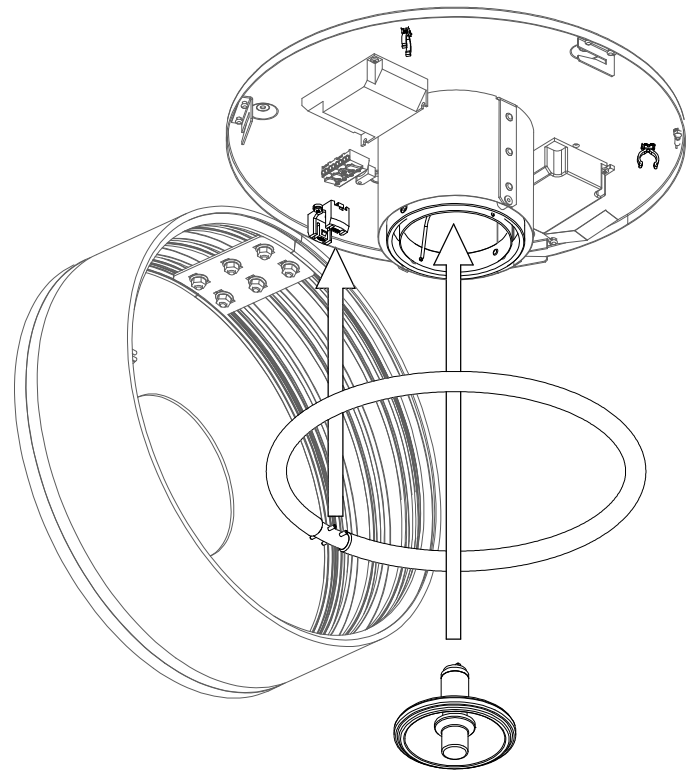

3.

14-551K-1060E
14-551K-1U1WE
13-0002

4.

- Montáž smí provádět pouze pracovník s odbornou elektrotechnickou kvalifikací. Před prováděním jakékoliv údržby vypněte přívod el. proudu.
- The installation may only be carried by authorised specialist. Always switch-off the power supply before carrying out any maintenance.
- Die Leuchtenmontage kann nur von autorisiertem Fachpersonal durchgeführt werden. Vor der beliebigen Wartungsausführung die Einspeisung abschalten.
- Установка светильников разрешена только квалифицированным электромонтером. Перед любым ремонтом или уходом за светильником необходимо выключить питание.
- Výrobce nenesie zodpovednosť za nesprávne zacházení s produktom.
- The manufacturer is not responsible for the incorrect use and assembly of its products.
- Der Hersteller trägt keine Verantwortung für eine falsche Verwendung des Produktes.
- Производитель не несет ответственности за неправильное обращение с продуктом.