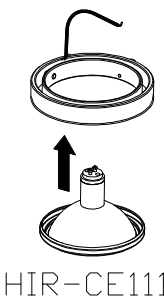

3.

14-551K-1060E
14-551K-1U1WE
13-0002

4.

- Montáž smí provádět pouze pracovník s odbornou elektrotechnickou kvalifikací. Před prováděním jakékoliv údržby vypněte přívod el. proudu.
- The installation may only be carried by authorised specialist. Always switch-off the power supply before carrying out any maintenance.
- Die Leuchtenmontage kann nur von autorisiertem Fachpersonal durchgeführt werden. Vor der beliebigen Wartungsausführung die Einspeisung abschalten.
- Установка светильников разрешена только квалифицированным электромонтером. Перед любым ремонтом или уходом за светильником необходимо выключить питание.
- Výrobce nenesie zodpovednosť za nesprávne zacházení s produktom.
- The manufacturer is not responsible for the incorrect use and assembly of its products.
- Der Hersteller trägt keine Verantwortung für eine falsche Verwendung des Produktes.
- Производитель не несет ответственности за неправильное обращение с продуктом.