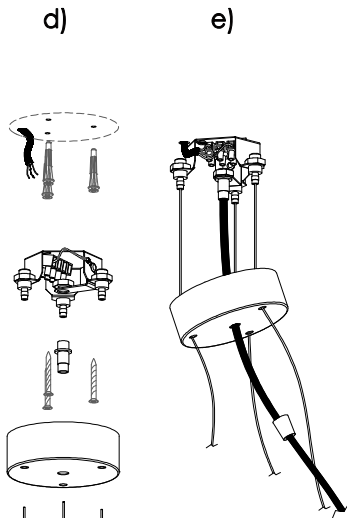

Ø = 450mm

14-250K-1060E	T16-R	1 x 60 W	14-551K-1060E	T16-R	1 x 60 W	14-250K-1W1AV	T16-R QR111	1 x 60 W 1 x 50 W max.
14-250K-1U1WE	T16-R	1 x 22 W 1 x 60 W	14-551K-1U1WE	T16-R	1 x 22 W 1 x 60 W	14-250K-1W1HV	T16-R HIR-CE111	1 x 60 W 1 x 35 W

# 3.

14-551K-1060E  
14-551K-1U1WE  
13-0002