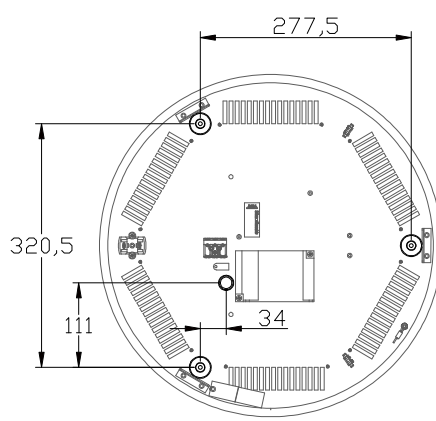

Ø = 450mm

14-250K-1060E	T16-R	1 x 60 W	14-551K-1060E	T16-R	1 x 60 W	14-250K-1W1AV	T16-R QR111	1 x 60 W 1 x 50 W max.
14-250K-1U1WE	T16-R	1 x 22 W 1 x 60 W	14-551K-1U1WE	T16-R	1 x 22 W 1 x 60 W	14-250K-1W1HV	T16-R HIR-CE111	1 x 60 W 1 x 35 W

# 3.

14-551K-1060E  
14-551K-1U1WE  
13-0002