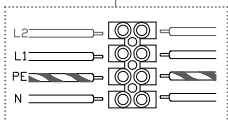

3.

14-551K-1060E
14-551K-1U1WE
13-0002