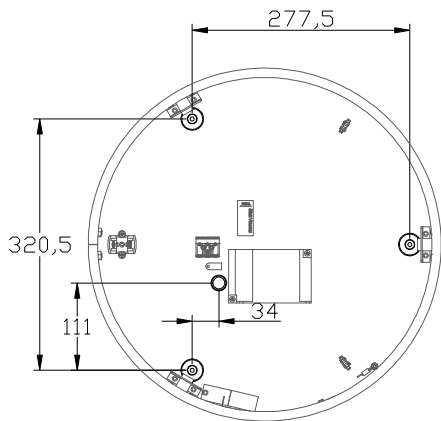

Ø = 450mm

14-250K-1060E	T16-R	1 x 60 W	14-551K-1060E	T16-R	1 x 60 W	14-250K-1W1AV	T16-R QR111	1 x 60 W 1 x 50 W max.
14-250K-1U1WE	T16-R	1 x 22 W 1 x 60 W	14-551K-1U1WE	T16-R	1 x 22 W 1 x 60 W	14-250K-1W1HV	T16-R HIR-CE111	1 x 60 W 1 x 35 W

# 3.

14-551K-1060E  
14-551K-1U1WE  
13-0002