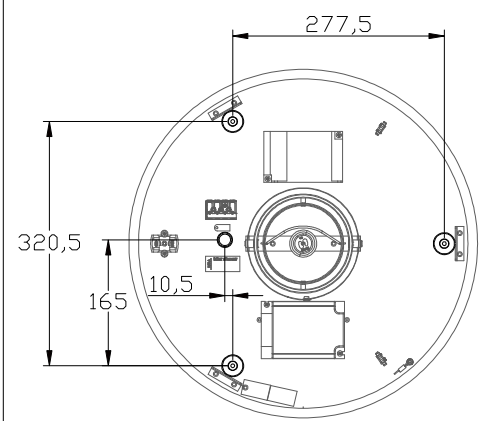

Ø = 450mm

14-250K-1060E	T16-R	1 x 60 W	14-551K-1060E	T16-R	1 x 60 W	14-250K-1W1AV	T16-R QR111	1 x 60 W 1 x 50 W max.
14-250K-1U1WE	T16-R	1 x 22 W 1 x 60 W	14-551K-1U1WE	T16-R	1 x 22 W 1 x 60 W	14-250K-1W1HV	T16-R HIR-CE111	1 x 60 W 1 x 35 W

# 3.

14-551K-1060E  
14-551K-1U1WE  
13-0002