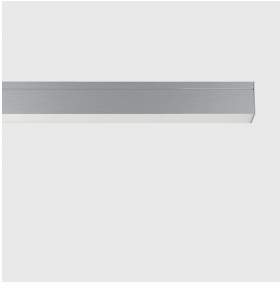

### Module for continuous line - Minimal Down - General Light - L 3596

#### Technical description

Extruded aluminium intermediate profile - Minimal (frameless) version for flush with ceiling mounting; this allows continuous lines to be created with other intermediate profiles and an initial profile (required). Methacrylate opal screen for diffused general light; screen set up for connecting several lengths by overlapping.

#### Dimension (mm)

3596x60x100