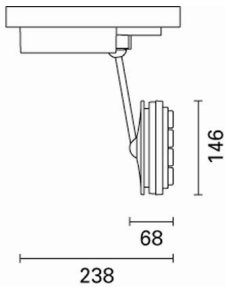

September 2012

Primo piano - 16x1,5W LEDneutral white spot

Product code:

M650

Technical description:

Adjustable spotlight with adapter for installation on electrified track for 16x1W high output LED lamp with monochrome emission in a Neutral White (4200K) tone. Spot optic with plastic lenses, narrow beam (10°) and polycarbonate safety screen. Complete with lamp and electronic ballast. Luminaire made of die-cast aluminium and thermoplastic material, allows a 360° rotation about the vertical axis and 90° tilting relative to the horizontal plane. The luminaire has mechanical locks for aiming, operated using the same tool on two screws, one on the power supply box and one on the back of the spotlight. The spotlight has an accessory holding frame which can contain one accessory (square refractor for elliptical distribution).

Installation:

Installation on electrified tracks.

Dimension:

L=238 mm - 146x146 mm - H 68mm

Colour:

White (01)|Black (04)|Grey/Black (74)

Mounting:

Three circuit track

Wiring:

Electronic components for LEDs housed in the luminaire

Complies with EN605981 and pertinent regulations