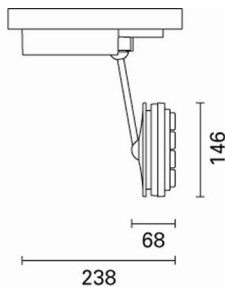

September 2012

Primo piano - 16x1,5W LED warm white medium

Product code:

M649

Technical description:

Adjustable spotlight with adapter for installation on electrified track for IRC 90 16x1W high output LED lamp with monochrome emission in a Warm White (3100K) tone. Medium optic with plastic lenses, medium beam (24°) and polycarbonate safety screen. Complete with lamp and electronic ballast. Luminaire made of die-cast aluminium and thermoplastic material, allows a 360° rotation about the vertical axis and 90° tilting relative to the horizontal plane. The luminaire has mechanical locks for aiming, operated using the same tool on two screws, one on the power supply box and one on the back of the spotlight. The spotlight has an accessory holding frame which can contain one accessory (square refractor for elliptical distribution).

Installation:

Installation on electrified tracks.

Dimension:

L=238 mm - 146x146 mm - H 68mm

Colour:

White (01)|Black (04)|Grey/Black (74)

Mounting:

Three circuit track

Wiring:

Electronic components for LEDs housed in the luminaire

Complies with EN605981 and pertinent regulations