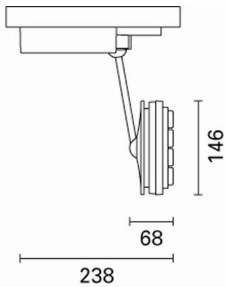

September 2012

Primo piano - 9x1,5WLED neutralwhite

Product code:

M647

Technical description:

Adjustable spotlight with adapter for installation on a DALI electrified track for 9x1W high output LED lamp with monochrome emission in a Neutral White (4200K) tone. Medium optic with plastic lenses, medium beam (24°) and polycarbonate safety screen. Complete with lamp and DALI electronic ballast. Luminaire made of die-cast aluminium and thermoplastic material, allows a 360° rotation about the vertical axis and 90° tilting relative to the horizontal plane. The luminaire has mechanical locks for aiming, operated using the same tool on two screws, one on the power supply box and one on the back of the spotlight. The spotlight has an accessory holding frame which can contain one accessory (square refractor for elliptical distribution).

Installation:

Installation on electrified tracks.

Dimension:

L=225 mm - 112x112 mm - H 57mm

Colour:

White (01)|Black (04)|Grey/Black (74)

Mounting:

Dali track

Wiring:

DALI electronic components for LEDs housed in the luminaire

Complies with EN605981 and pertinent regulations