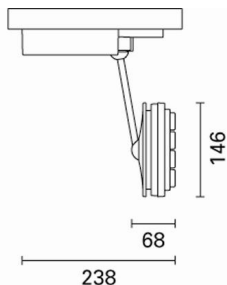

September 2012

Primo piano - 9x1,5WLED neutralwhite

Product code:

M646

Technical description:

Adjustable spotlight with adapter for installation on a DALI electrified track for 9x1W high output LED lamp with monochrome emission in a Neutral White (4200K) tone. Spot optic with plastic lenses, narrow beam (10°) and polycarbonate safety screen. Complete with lamp and DALI electronic ballast. Luminaire made of die-cast aluminium and thermoplastic material, allows a 360° rotation about the vertical axis and 90° tilting relative to the horizontal plane. The luminaire has mechanical locks for aiming, operated using the same tool on two screws, one on the power supply box and one on the back of the spotlight. The spotlight has an accessory holding frame which can contain one accessory (square refractor for elliptical distribution).

Installation:

On a DALI electrified track.

Dimension:

L=225 mm - 112x112 mm - H 57mm

Colour:

White (01)|Black (04)|Grey/Black (74)

Mounting:

Dali track

Wiring:

DALI electronic components for LEDs housed in the luminaire

Complies with EN605981 and pertinent regulations