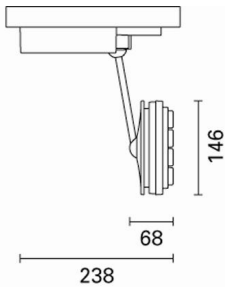

September 2012

Primo piano - 16x1,5WLED warm white

Product code:

M536

Technical description:

Adjustable spotlight with adapter for installation on a DALI electrified track for 16x1W high output LED lamp with monochrome emission in a Warm White (3100K) tone. Medium optic with plastic lenses, medium beam (24°) and polycarbonate safety screen. Complete with lamp and DALI electronic ballast. Luminaire made of die-cast aluminium and thermoplastic material, allows a 360° rotation about the vertical axis and 90° tilting relative to the horizontal plane. The luminaire has mechanical locks for aiming, operated using the same tool on two screws, one on the power supply box and one on the back of the spotlight. The spotlight has an accessory holding frame which can contain one accessory (square refractor for elliptical distribution).

Installation:

Installation on DALI electrified tracks.

Dimension:

L=238 mm - 146x146 mm - H 68mm

Colour:

White (01)|Black (04)|Grey/Black (74)

Mounting:

Dali track

Wiring:

DALI electronic components for LEDs housed in the luminaire

Complies with EN605981 and pertinent regulations