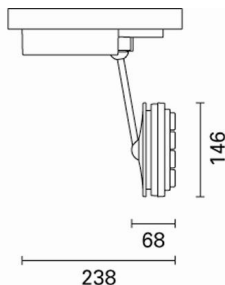

September 2012

Primo piano - 16x1,5WLED warm white

Product code:

M535

Technical description:

Adjustable spotlight with adapter for installation on a DALI electrified track for 16x1W high output LED lamp with monochrome emission in a Warm White (3100K) tone. Spot optic with plastic lenses, narrow beam (10°) and polycarbonate safety screen. Complete with lamp and DALI electronic ballast. Luminaire made of die-cast aluminium and thermoplastic material, allows a 360° rotation about the vertical axis and 90° tilting relative to the horizontal plane. The luminaire has mechanical locks for aiming, operated using the same tool on two screws, one on the power supply box and one on the back of the spotlight. The spotlight has an accessory holding frame which can contain one accessory (square refractor for elliptical distribution).

Installation:

Installation on electrified DALI tracks.

Dimension:

L=238 mm - 146x146 mm - H 68mm

Colour:

White (01)|Black (04)|Grey/Black (74)

Mounting:

Dali track

Wiring:

DALI electronic components for LEDs housed in the luminaire

Complies with EN605981 and pertinent regulations