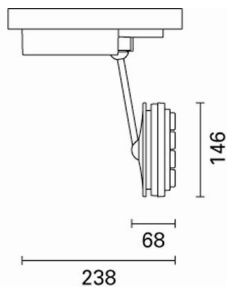

September 2012

Primo piano - 16x1,5W LED warm white medium

Product code:

M534

Technical description:

Adjustable spotlight with adapter for installation on electrified track for 16x1W high output LED lamp with monochrome emission in a Warm White (3100K) tone. Medium optic with plastic lenses, medium beam (24°) and polycarbonate safety screen. Complete with lamp and electronic ballast. Luminaire made of die-cast aluminium and thermoplastic material, allows a 360° rotation about the vertical axis and 90° tilting relative to the horizontal plane. The luminaire has mechanical locks for aiming, operated using the same tool on two screws, one on the power supply box and one on the back of the spotlight. The spotlight has an accessory holding frame which can contain one accessory (square refractor for elliptical distribution).

Installation:

Installation on electrified tracks.

Dimension:

L=238 mm - 146x146 mm - H 68mm

Colour:

White (01)|Black (04)|Grey/Black (74)

Mounting:

Three circuit track

Wiring:

Electronic components for LEDs housed in the luminaire

Complies with EN605981 and pertinent regulations