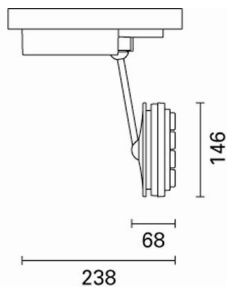

September 2012

Primo piano - 9x1,5WLED warm white

Product code:

M531

Technical description:

Adjustable spotlight with adapter for installation on a DALI electrified track for 9x1W high output LED lamp with monochrome emission in a Warm White (3100K) tone. Spot optic with plastic lenses, narrow beam (10°) and polycarbonate safety screen. Complete with lamp and DALI electronic ballast. Luminaire made of die-cast aluminium and thermoplastic material, allows a 360° rotation about the vertical axis and 90° tilting relative to the horizontal plane. The luminaire has mechanical locks for aiming, operated using the same tool on two screws, one on the power supply box and one on the back of the spotlight. The spotlight has an accessory holding frame which can contain one accessory (square refractor for elliptical distribution).

Installation:

On a DALI electrified track.

Dimension:

L=225 mm - 112x112 mm - H 57mm

Colour:

White (01)|Black (04)|Grey/Black (74)

Mounting:

Dali track

Wiring:

DALI electronic components for LEDs housed in the luminaire

Complies with EN605981 and pertinent regulations