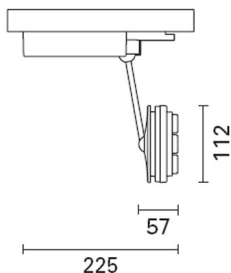

September 2012

Primo piano - 9x1,5W LED warm white spot IRC85

Product code:

M529

Technical description:

Adjustable spotlight with adapter for installation on electrified track for 9x1,5W high output LED lamp with monochrome emission in a Warm White (3100K) tone. Spot optic with plastic lenses, narrow beam (10°) and polycarbonate safety screen. Complete with lamp and electronic ballast. Luminaire made of die-cast aluminium and thermoplastic material, allows a 360° rotation about the vertical axis and 90° tilting relative to the horizontal plane. The luminaire has mechanical locks for aiming, operated using the same tool on two screws, one on the power supply box and one on the back of the spotlight. The spotlight has an accessory holding frame which can contain one accessory (square refractor for elliptical distribution).

Installation:

Installation on electrified tracks.

Dimension:

L 225 mm - 112x112 mm - H 57 mm

Colour:

White (01)|Black (04)|Grey/Black (74)

Mounting:

Three circuit track

Wiring:

Electronic components for LEDs housed in the luminaire

Complies with EN605981 and pertinent regulations