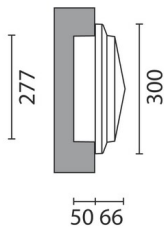

September 2012

Vis - Ceiling/wall recessed luminaire 1x26/32W TC-TEL

Attention! Code out of production - 2012

Product code:

B708

Technical description:

Luminaire recessed into the wall/ceiling designed to use TC-TEL lamps. The polycarbonate assembly comes complete with protection cover, component-holding plate and control gear with fast-coupling 3-pole terminal boards and cable clamp PG11. Die-cast aluminium external frame. The pressed-glass raised diffuser with optic texture is painted inside. All screws are made of stainless steel (A2).

Installation:

Recessed into wall/ceiling.

Dimension:

Ø = 300mm H = 66mm

Colour:

White (01)|Grey (15)|Black (04)

Weight [Kg]:

3,4

Mounting:

Wall surface|Ceiling surface

Notes:

Accessoires disponibles: Body moulding cover

Complies with EN605981 and pertinent regulations