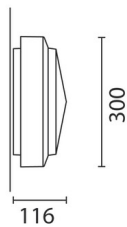

September 2012

Vis - Wall/ceiling-mounted luminaires for continuous emergency lighting 26W TC-TEL

Product code:

B707

Technical description:

Wall-mounted luminaire designed to use TC-TEL lamps for emergency operation SA (always on). Emergency operation lasts 1 hour; 12 hours are needed to recharge the batteries. NiCd batteries 3.6V 1.2Ah. The polycarbonate assembly comes complete with protection cover, component-holding plate and control gear with fast-coupling 3-pole terminal boards and cable clamp PG11. Die-cast aluminium external frame. The pressed-glass raised diffuser with optic texture is painted inside. All screws are made of stainless steel (A2).

Installation:

Wall-mounted fitting for emergency operation (SA)

Dimension:

Ø = 300mm H = 116mm

Colour:

White (01)|Grey (15)|Black (04)

Weight [Kg]:

3,4

Mounting:

Wall arm

Wiring:

The control gear inside the body of the fitting is made up of extra-low-loss electronic ballasts, fast-coupling 3-pole terminal boards, possibility of separate starting for each lamp, silicone cables, radio interference filters.