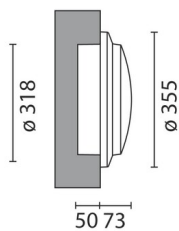

September 2012

Vis - Ceiling/wall recessed luminaire TC-TSE 30W / A 60 75W

Attention! Code out of production - 2012

Product code:

B705

Technical description:

Luminaire recessed into the wall/ceiling designed to use TC-TSE lamps. The polycarbonate assembly comes complete with protection cover, component-holding plate and control gear with fast-coupling 3-pole terminal boards and cable clamp PG11. Die-cast aluminium external frame. The pressed-glass raised diffuser with optic texture is painted inside. All screws are made of stainless steel (A2).

Installation:

Recessed into wall/ceiling.

Dimension:

Ø = 355mm H = 73mm

Colour:

White (01)|Grey (15)|Black (04)

Weight [Kg]:

3,5

Mounting:

Wall surface|Ceiling surface

Notes:

Accessoires disponibles: Body moulding cover