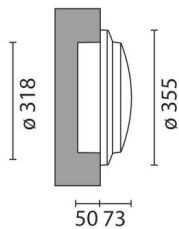

September 2012

Vis - Ceiling/wall recessed luminaire 2x26W TC-TEL

Attention! Code out of production - 2012

Product code:

B704

Technical description:

Luminaire recessed into the wall/ceiling designed to use TC-TEL lamps. The polycarbonate assembly comes complete with protection cover, component-holding plate and control gear with fast-coupling 3-pole terminal boards and cable clamp PG11. Die-cast aluminium external frame. The pressed-glass raised diffuser with optic texture is painted inside. All screws are made of stainless steel (A2).

Installation:

The fitting can be only fixed to the wall.

Dimension:

Ø = 355mm H = 73mm

Colour:

White (01)|Black (04)|Grey (15)

Weight [Kg]:

3,4

Mounting:

Ceiling surface|Wall surface

Notes:

Accessoires disponibles: Body moulding cover