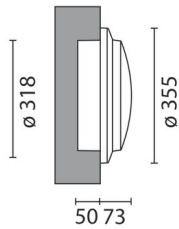

September 2012

Vis - Ceiling/wall recessed luminaire 1x26/32/42W TC-TEL

Attention! Code out of production - 2012

Product code:

B703

Technical description:

Luminaire recessed into the wall/ceiling designed to use TC-TEL lamps. The polycarbonate assembly comes complete with protection cover, component-holding plate and control gear with fast-coupling 3-pole terminal boards and cable clamp PG11. Die-cast aluminium external frame. The pressed-glass raised diffuser with optic texture is painted inside. All screws are made of stainless steel (A2).

Installation:

Recessed into wall/ceiling.

Dimension:

Ø = 355mm H = 73mm

Colour:

White (01)|Grey (15)|Black (04)

Weight [Kg]:

3,4

Mounting:

Wall surface|Ceiling surface

Notes:

Accessoires disponibles: Body moulding cover