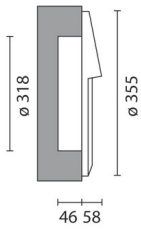

September 2012

Comfort - Comfort - recessed 1x26W TC-DEL

Product code:

B579

Technical description:

Wall and ceiling luminaire for public residential areas using 1x26W TC-DEL compact fluorescent lamps. The body and the frame are made of die-cast aluminium. Complete with glass protection screen. Translucent polycarbonate component-holding box with polycarbonate cover. Stainless steel screws with hexagonal head. EPDM perimetral seal for through wiring by means of PG11 cable-clamp..

Installation:

Recessed into the wall. Hole diameter 318 mm, depth 50 mm. A polystyrene body moulding cover (code 0043) is placed in the formwork to either create the housing for the luminaire in the concrete or to finish the housing in the wall.

Dimension:

D 355mm H 58mm

Colour:

Black (04)|Grey (15)

Weight [Kg]:

2,8

Mounting:

Wall recessed

Wiring:

Wiring contained in the body of the fitting: 230V 50Hz low loss electronic ballasts, 3-pole fast coupling terminal boards, silicone cables, radio interference filter.