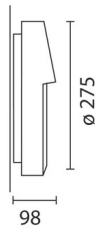

September 2012

Comfort - Ceiling luminaire 18W TC-DEL

Product code:

B576

Technical description:

Wall and ceiling luminaire for public residential areas using 1x18W TC-DEL compact fluorescent lamps. The body and the frame are made of die-cast aluminium. Complete with glass protection screen. Translucent polycarbonate component-holding box with polycarbonate cover. Stainless steel screws with hexagonal head. EPDM perimetral seal for through wiring by means of PG11 cable-clamp.

Installation:

Fixed to the wall or the ceiling with no. 3 4-mm fischer screws placed at 120°.

Dimension:

D 275mm H 98mm

Colour:

Grey (15)|Black (04)

Weight [Kg]:

2,1

Mounting:

Wall surface

Wiring:

Wiring contained in the body of the fitting: 230V 50Hz low loss electronic ballast, 3-pole fast coupling terminal board, silicone cables, radio interference filter.

Complies with EN605981 and pertinent regulations