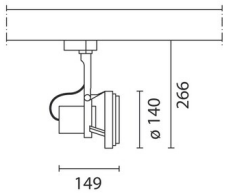

September 2012

Trimmer - Spotlight 75W PAR 30

Product code:
8577

Technical description:

Luminaire for 1x75W PAR 30 mains voltage halogen lamp. Made up of adapter for mains voltage electrified tracks, support arm and optical assembly. The support arm is made up of two diecast aluminium elements joined with M3 screws and houses the power supply cable for the lamp. The diecast aluminium optical assembly with PPS multigrooves is joined to the lower end of the arm with M5 screws on conic steel washers. It can be inclined by 100° with screw locking device and rotated by 340° about the vertical axis with continuous friction and screw locking device.

Installation:

On iGuzzini mains voltage electrified tracks. Compatible with Erco, Nokia, Staff and Hoffmaister tracks.

Dimension:

D =140mm L =149mm H . =266mm

Colour:

White (01)|Black (04)|Grey/Black (74)

Weight [Kg]:

0,7

Mounting:

Three circuit track

Wiring:

Direct connection to mains voltage (230 V).

Notes:

For the photometric data of the luminaire refer to the photometric characteristics of the light sources used.

Complies with EN605981 and pertinent regulations