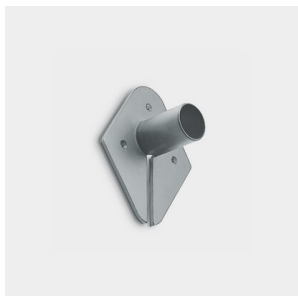

Plate

Design M. Albini - F. Helg - A. Piva

iGuzzini

September 2012

Plate - Plate for wall mounting

Attention! Code out of production

Product code:

7262

Technical description:

Steel plate for wall mounting of one Este optical assembly.

Installation:

Fixed to the wall with Fischer screws.

Dimension:

20 x 40 mm

Colour:

Black (04)|Grey (15)