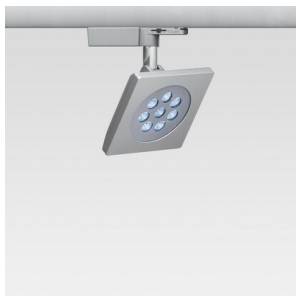

September 2012

Parallel - DALI LED warm white 8x1W - Medium**Product code:**

4899

Technical description:

Adjustable spotlight with adapter for installation on DALI mains voltage track for 8x1W high-performing LED with monochromatic WARM WHITE emission (3100K). Optics with plastic lenses and medium beam (25°), protection glass with serigraphy. The spotlight is made of die-cast aluminium and thermoplastic material; it allows for 90° rotation on the horizontal plane with continuous friction device and 340° rotation on the vertical axis with mechanical lock. The fitting is complete with lamp and electronic control gear; a large range of accessories is available.

Mounting:

Dali track

Wiring:

The DALI electronic components for LEDS are contained inside the fitting.

Notes:

The DALI spotlights are provided with special adapter and are only compatible with iGuzzini DALI tracks.