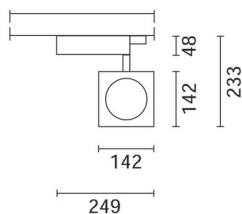

September 2012

Parallel - DALI LED warm white 8x1W - Medium

Product code:

4899

Technical description:

Adjustable spotlight with adapter for installation on DALI mains voltage track for 8x1W high-performing LED with monochromatic WARM WHITE emission (3100K). Optics with plastic lenses and medium beam (25°), protection glass with serigraphy. The spotlight is made of die-cast aluminium and thermoplastic material; it allows for 90° rotation on the horizontal plane with continuous friction device and 340° rotation on the vertical axis with mechanical lock. The fitting is complete with lamp and electronic control gear; a large range of accessories is available.

Installation:

On DALI electrified track

Dimension:

142x142 mm - H 233 mm

Colour:

White (01)|Grey (15)

Weight [Kg]:

1,1

Mounting:

Dali track

Wiring:

The DALI electronic components for LEDS are contained inside the fitting.

Notes:

The DALI spotlights are provided with special adapter and are only compatible with iGuzzini DALI tracks.

Complies with EN605981 and pertinent regulations