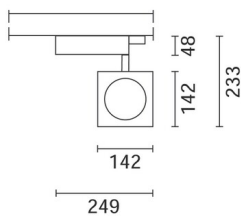

September 2012

Parallel - x1W LED warm white - medium optic**Product code:**

4846

Technical description:

Adjustable spotlight with adapter for installation on mains voltage track for 8x1W high-performing LED with monochromatic WARM WHITE emission (3100K). Optics with plastic lenses and medium beam (25°), protection glass with serigraphy. The spotlight is made of die-cast aluminium and thermoplastic material; it allows for 90° rotation on the horizontal axis with continuous friction device and 340° rotation on the vertical axis with mechanical lock. The fitting is complete with lamp and electronic control gear; a large range of accessories is available. IP40 for optical assembly with optional glass diffusers.

Installation:

On electrified track or ceiling/wall mounted.

Dimension:

142x142 mm - H 233 mm

Colour:

White (01)|Grey (15)

Weight [Kg]:

1,05

Mounting:

Three circuit track

Wiring:

The electronic components for LED light sources are inside the fitting.

Complies with EN605981 and pertinent regulations