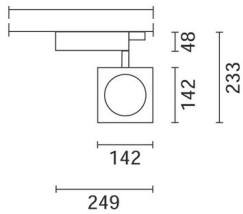

September 2012

Parallel - 8x1W LED neutral white - medium optic**Product code:**

4845

Technical description:

Adjustable spotlight with adapter for installation on mains voltage track for 8x1W high-performing LED with monochromatic NEUTRAL WHITE emission (4200K). Optics with plastic lenses and medium beam (25°), protection glass with serigraphy. The spotlight is made of die-cast aluminium and thermoplastic material; it allows for 90° rotation on the horizontal axis with continuous friction device and 340° rotation on the vertical axis with mechanical lock. The fitting is complete with lamp and electronic control gear; a large range of accessories is available. IP40 for optical assembly with optional glass diffusers.

Installation:

On electrified track or ceiling/wall mounted.

Dimension:

142x142 mm - H 233 mm

Colour:

White (01)|Grey (15)

Weight [Kg]:

1,05

Mounting:

Three circuit track

Wiring:

The electronic components for LED light sources are inside the fitting.

Complies with EN605981 and pertinent regulations