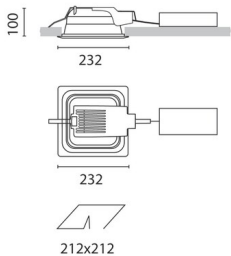

September 2012

Sistema Easy FL - Recessed fitting complete with digital dimmable electronic (DALI) control gear 2x32 W TC-TEL

Product code:

3913

Technical description:

Recessed fitting designed to use compact fluorescent lamps. The optical assembly is made of self-extinguishing thermoplastic material. The painted steel top plate acts as a heat dissipater, consequently optimising performance levels and ensuring outputs of up to 80%. The optical assembly is designed for installation in public environments and features surfaces made with inflammable materials. The fitting is installed by means of special fastening springs, which guarantee excellent anchoring to false ceilings ranging from 1 to 25 mm in thickness. The component-holding box is already wired and fitted with a luminous element.

Installation:

Recessed with 212x212 mm holes.

Dimension:

232x232 mm h= 100 mm

Colour:

White/Aluminium (39)

Mounting:

Ceiling recessed

Wiring:

Digital dimmable electronic (DALI) control gear. Occupies 1 DALI address.

Complies with EN605981 and pertinent regulations