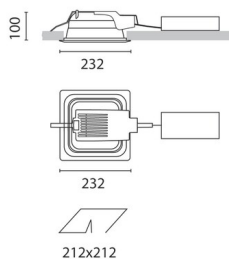

September 2012

Sistema Easy FL - Recessed fitting complete with digital dimmable electronic (DALI) control gear 42 W TC-TEL (HIGH EFFICIENCY FIXTURE)

Product code:
3912

Technical description:

Recessed fitting designed to use compact fluorescent lamps. The optical assembly is made of self-extinguishing thermoplastic material. The painted steel top plate acts as a heat dissipater, consequently optimising performance levels and ensuring outputs of up to 80%. The optical assembly is designed for installation in public environments and features surfaces made with inflammable materials. The fitting is installed by means of special fastening springs, which guarantee excellent anchoring to false ceilings ranging from 1 to 25 mm in thickness. The component-holding box is already wired and fitted with a luminous element.

Installation:

Recessed with 212x212 mm holes.

Dimension:

232x232 mm h= 100 mm

Colour:

White/Aluminium (39)

Mounting:

Ceiling recessed

Wiring:

Digital dimmable electronic (DALI) control gear. Occupies 1 DALI address.

Notes:

With high-efficiency reflector

Complies with EN605981 and pertinent regulations