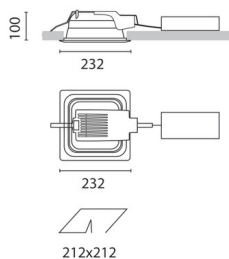

September 2012

Sistema Easy FL - Recessed fitting complete with digital dimmable electronic (DALI) control gear 32 W TC-TEL (HIGH EFFICIENCY FIXTURE)**Product code:**

3911

Technical description:

Recessed fitting designed to use compact fluorescent lamps. The optical assembly is made of self-extinguishing thermoplastic material. The painted steel top plate acts as a heat dissipater, consequently optimising performance levels and ensuring outputs of up to 80%. The optical assembly is designed for installation in public environments and features surfaces made with inflammable materials. The fitting is installed by means of special fastening springs, which guarantee excellent anchoring to false ceilings ranging from 1 to 25 mm in thickness. The component-holding box is already wired and fitted with a luminous element.

Installation:

Recessed with 212x212 mm holes.

Dimension:

232x232 mm h= 100 mm

Colour:

White/Aluminium (39)

Mounting:

Ceiling recessed

Wiring:

Digital dimmable electronic (DALI) control gear. Occupies 1 DALI address.

Notes:

With high-efficiency reflector

Complies with EN605981 and pertinent regulations