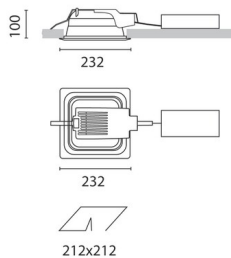

September 2012

Sistema Easy FL - Recessed fitting complete with digital dimmable electronic (DALI) control gear 2x18 W TC-DEL

Product code:

3909

Technical description:

Recessed fitting designed to use compact fluorescent lamps. The optical assembly is made of self-extinguishing thermoplastic material. The painted steel top plate acts as a heat dissipater, consequently optimising performance levels and ensuring outputs of up to 80%. The optical assembly is designed for installation in public environments and features surfaces made with inflammable materials. The fitting is installed by means of special fastening springs, which guarantee excellent anchoring to false ceilings ranging from 1 to 25 mm in thickness. The component-holding box is already wired and fitted with a luminous element.

Installation:

Recessed with 212x212 mm holes.

Dimension:

232x232 mm h= 100 mm

Colour:

White/Aluminium (39)

Mounting:

Ceiling recessed

Wiring:

Digital dimmable electronic (DALI) control gear. Occupies 1 DALI address.

Complies with EN605981 and pertinent regulations