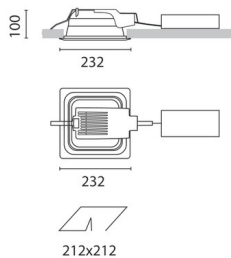

## Sistema Easy FL - Recessed fitting complete with digital dimmable electronic (DALI) control gear 26 W TC-DEL

---

**Product code:**

3908

---

**Technical description:**

Recessed fitting designed to use compact fluorescent lamps. The optical assembly is made of self-extinguishing thermoplastic material. The painted steel top plate acts as a heat dissipater, consequently optimising performance levels and ensuring outputs of up to 80%. The optical assembly is designed for installation in public environments and features surfaces made with inflammable materials. The fitting is installed by means of special fastening springs, which guarantee excellent anchoring to false ceilings ranging from 1 to 25 mm in thickness. The component-holding box is already wired and fitted with a luminous element.

---

**Installation:**

Recessed with 212x212 mm holes.

---

**Dimension:**

232x232 mm h= 100 mm

---

**Colour:**

White/Aluminium (39)

---

**Mounting:**

Ceiling recessed

---

**Wiring:**

Digital dimmable electronic (DALI) control gear. Occupies 1 DALI address.

---