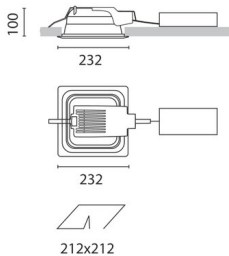

September 2012

Sistema Easy FL - Recessed fitting complete with digital dimmable electronic (DALI) control gear 18 W TC-DEL

Product code:

3907

Technical description:

Recessed fitting designed to use compact fluorescent lamps. The optical assembly is made of self-extinguishing thermoplastic material. The painted steel top plate acts as a heat dissipater, consequently optimising performance levels and ensuring outputs of up to 80%. The optical assembly is designed for installation in public environments and features surfaces made with inflammable materials. The fitting is installed by means of special fastening springs, which guarantee excellent anchoring to false ceilings ranging from 1 to 25 mm in thickness. The component-holding box is already wired and fitted with a luminous element.

Installation:

Recessed with 212x212 mm holes.

Dimension:

232x232 mm h= 100 mm

Colour:

White/Aluminium (39)

Mounting:

Ceiling recessed

Wiring:

Digital dimmable electronic (DALI) control gear. Occupies 1 DALI address.

Complies with EN605981 and pertinent regulations