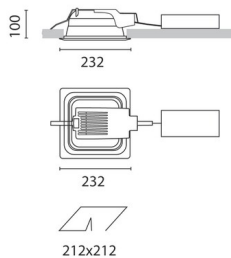

September 2012

Sistema Easy FL - Recessed fitting complete with electronic control gear 32 W TC-TEL

Product code:

3877

Technical description:

Recessed fitting designed to use compact fluorescent lamps. The optical assembly is made of self-extinguishing thermoplastic material. The painted steel top plate acts as a heat dissipater, consequently optimising performance levels and ensuring outputs of up to 80%. The optical assembly is designed for installation in public environments and features surfaces made with inflammable materials. The fitting is installed by means of special fastening springs, which guarantee excellent anchoring to false ceilings ranging from 1 to 25 mm in thickness. The component-holding box is already wired and fitted with a luminous element.

Installation:

Recessed with 212x212 mm holes.

Dimension:

232x232 mm h= 100 mm

Colour:

Grey/White (B5)

Mounting:

Ceiling recessed

Wiring:

Electronic control gear.

Complies with EN605981 and pertinent regulations