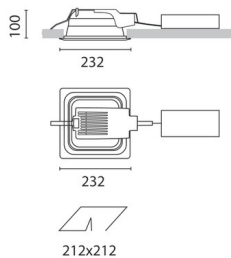

September 2012

Sistema Easy FL - Recessed fitting complete with electronic control gear 2x26 W TC-DEL

Product code:

3876

Technical description:

Recessed fitting designed to use compact fluorescent lamps. The optical assembly is made of self-extinguishing thermoplastic material. The painted steel top plate acts as a heat dissipater, consequently optimising performance levels and ensuring outputs of up to 80%. The optical assembly is designed for installation in public environments and features surfaces made with inflammable materials. The fitting is installed by means of special fastening springs, which guarantee excellent anchoring to false ceilings ranging from 1 to 25 mm in thickness. The component-holding box is already wired and fitted with a luminous element.

Installation:

Recessed with 212x212 mm holes.

Dimension:

232x232 mm h= 100 mm

Colour:

Grey/White (B5)

Mounting:

Ceiling recessed

Wiring:

Electronic control gear.

Complies with EN605981 and pertinent regulations