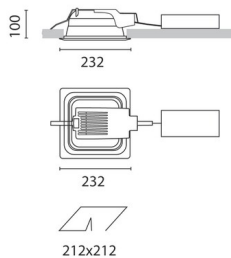

September 2012

Sistema Easy FL - Recessed fitting complete with electronic control gear 2x18 W TC-DEL

Product code:

3875

Technical description:

Recessed fitting designed to use compact fluorescent lamps. The optical assembly is made of self-extinguishing thermoplastic material. The painted steel top plate acts as a heat dissipater, consequently optimising performance levels and ensuring outputs of up to 80%. The optical assembly is designed for installation in public environments and features surfaces made with inflammable materials. The fitting is installed by means of special fastening springs, which guarantee excellent anchoring to false ceilings ranging from 1 to 25 mm in thickness. The component-holding box is already wired and fitted with a luminous element.

Installation:

Recessed with 212x212 mm holes.

Dimension:

232x232 mm h= 100 mm

Colour:

Grey/White (B5)

Mounting:

Ceiling recessed

Wiring:

Electronic control gear.

Complies with EN605981 and pertinent regulations