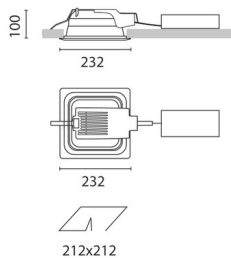

September 2012

Sistema Easy FL - Recessed fitting complete with electronic control gear 2x13 W TC-DEL

Product code:

3874

Technical description:

Recessed fitting designed to use compact fluorescent lamps. The optical assembly is made of self-extinguishing thermoplastic material. The painted steel top plate acts as a heat dissipater, consequently optimising performance levels and ensuring outputs of up to 80%. The optical assembly is designed for installation in public environments and features surfaces made with inflammable materials. The fitting is installed by means of special fastening springs, which guarantee excellent anchoring to false ceilings ranging from 1 to 25 mm in thickness. The component-holding box is already wired and fitted with a luminous element.

Installation:

Recessed with 212x212 mm holes.

Dimension:

232x232 mm h= 100 mm

Colour:

Grey/White (B5)

Mounting:

Ceiling recessed

Wiring:

Electronic control gear.

Complies with EN605981 and pertinent regulations