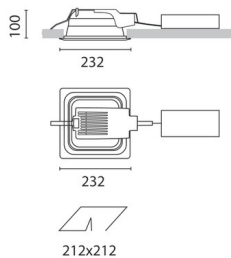

September 2012

Sistema Easy FL - Recessed fitting complete with electronic control gear 26 W TC-DEL

Product code:

3873

Technical description:

Recessed fitting designed to use compact fluorescent lamps. The optical assembly is made of self-extinguishing thermoplastic material. The painted steel top plate acts as a heat dissipater, consequently optimising performance levels and ensuring outputs of up to 80%. The optical assembly is designed for installation in public environments and features surfaces made with inflammable materials. The fitting is installed by means of special fastening springs, which guarantee excellent anchoring to false ceilings ranging from 1 to 25 mm in thickness. The component-holding box is already wired and fitted with a luminous element.

Installation:

Recessed with 212x212 mm holes.

Dimension:

232x232 mm h= 100 mm

Colour:

Grey/White (B5)

Mounting:

Ceiling recessed

Wiring:

Electronic control gear.

Complies with EN605981 and pertinent regulations