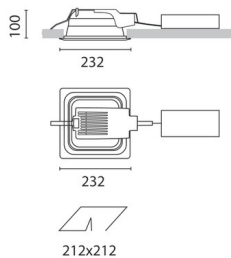

September 2012

Sistema Easy FL - Recessed fitting complete with electronic control gear 18 W TC-DEL

Product code:

3872

Technical description:

Recessed fitting designed to use compact fluorescent lamps. The optical assembly is made of self-extinguishing thermoplastic material. The painted steel top plate acts as a heat dissipater, consequently optimising performance levels and ensuring outputs of up to 80%. The optical assembly is designed for installation in public environments and features surfaces made with inflammable materials. The fitting is installed by means of special fastening springs, which guarantee excellent anchoring to false ceilings ranging from 1 to 25 mm in thickness. The component-holding box is already wired and fitted with a luminous element.

Installation:

Recessed with 212x212 mm holes.

Dimension:

232x232 mm h= 100 mm

Colour:

Grey/White (B5)

Mounting:

Ceiling recessed

Wiring:

Electronic control gear.

Complies with EN605981 and pertinent regulations