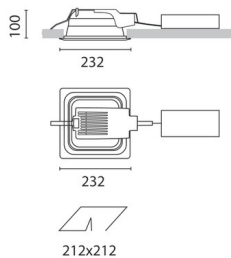

September 2012

Sistema Easy FL - Recessed fitting complete with electronic control gear 2x32 W TC-TEL

Product code:

3870

Technical description:

Recessed fitting designed to use compact fluorescent lamps. The optical assembly is made of self-extinguishing thermoplastic material. The painted steel top plate acts as a heat dissipater, consequently optimising performance levels and ensuring outputs of up to 80%. The optical assembly is designed for installation in public environments and features surfaces made with inflammable materials. The fitting is installed by means of special fastening springs, which guarantee excellent anchoring to false ceilings ranging from 1 to 25 mm in thickness. The component-holding box is already wired and fitted with a luminous element.

Installation:

Recessed with 212x212 mm holes.

Dimension:

232x232 mm h= 100 mm

Colour:

White/Aluminium (39)

Mounting:

Ceiling recessed

Wiring:

Electronic control gear.

Complies with EN605981 and pertinent regulations