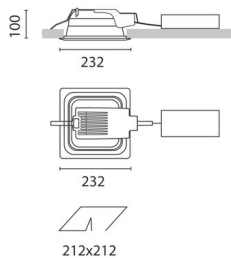

September 2012

Sistema Easy FL - Recessed fitting complete with electronic control gear 32 W TC-TEL (HIGH EFFICIENCY FIXTURE)

Product code:

3869

Technical description:

Recessed fitting designed to use compact fluorescent lamps. The optical assembly is made of self-extinguishing thermoplastic material. The painted steel top plate acts as a heat dissipater, consequently optimising performance levels and ensuring outputs of up to 80%. The optical assembly is designed for installation in public environments and features surfaces made with inflammable materials. The fitting is installed by means of special fastening springs, which guarantee excellent anchoring to false ceilings ranging from 1 to 25 mm in thickness. The component-holding box is already wired and fitted with a luminous element.

Installation:

Recessed with 212x212 mm holes.

Dimension:

232x232 mm h= 100 mm

Colour:

White/Aluminium (39)

Mounting:

Ceiling recessed

Wiring:

Electronic control gear.

Notes:

With high-efficiency reflector

Complies with EN605981 and pertinent regulations