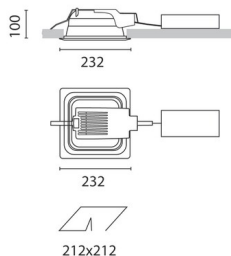

## Sistema Easy FL - Recessed fitting complete with electronic control gear 2x18 W TC-DEL

---

**Product code:**

3867

---

**Technical description:**

Recessed fitting designed to use compact fluorescent lamps. The optical assembly is made of self-extinguishing thermoplastic material. The painted steel top plate acts as a heat dissipater, consequently optimising performance levels and ensuring outputs of up to 80%. The optical assembly is designed for installation in public environments and features surfaces made with inflammable materials. The fitting is installed by means of special fastening springs, which guarantee excellent anchoring to false ceilings ranging from 1 to 25 mm in thickness. The component-holding box is already wired and fitted with a luminous element.

---

**Installation:**

Recessed with 212x212 mm holes.

---

**Dimension:**

232x232 mm h= 100 mm

---

**Colour:**

White/Aluminium (39)

---

**Mounting:**

Ceiling recessed

---

**Wiring:**

Electronic control gear.

---